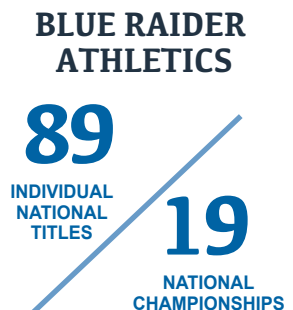

EVERY STUDENT, EVERY DAY

LINDSEY WILSON COLLEGE

LWC is located in Columbia, Kentucky, which is in the Kentucky Heartland, a region synonymous with outdoor recreation.

WHERE ARE WE?

- Bowling Green1 hour
- Louisville2 hours
- Lexington2 hours
- Danville1 hour 15 min
- Frankfort2 hours
- Elizabethtown1 hour
- Nashville2 hours
- Cincinnati3 hours

FOUNDED: 1903

More than
3,000
STUDENTS ENROLLED

STUDENTS FROM:

McKenzie
McKenzie Basketball

MURPHY HILSON
BASKETBALL

MURPHY HILSON
WE RAVE

We are **COMMUNITY**

MORE THAN
1,000
STUDENTS LIVE
ON CAMPUS