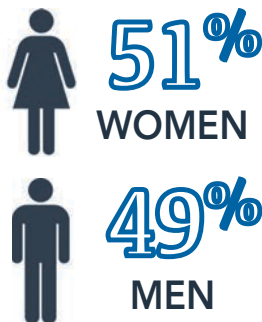

STUDENTS FROM: