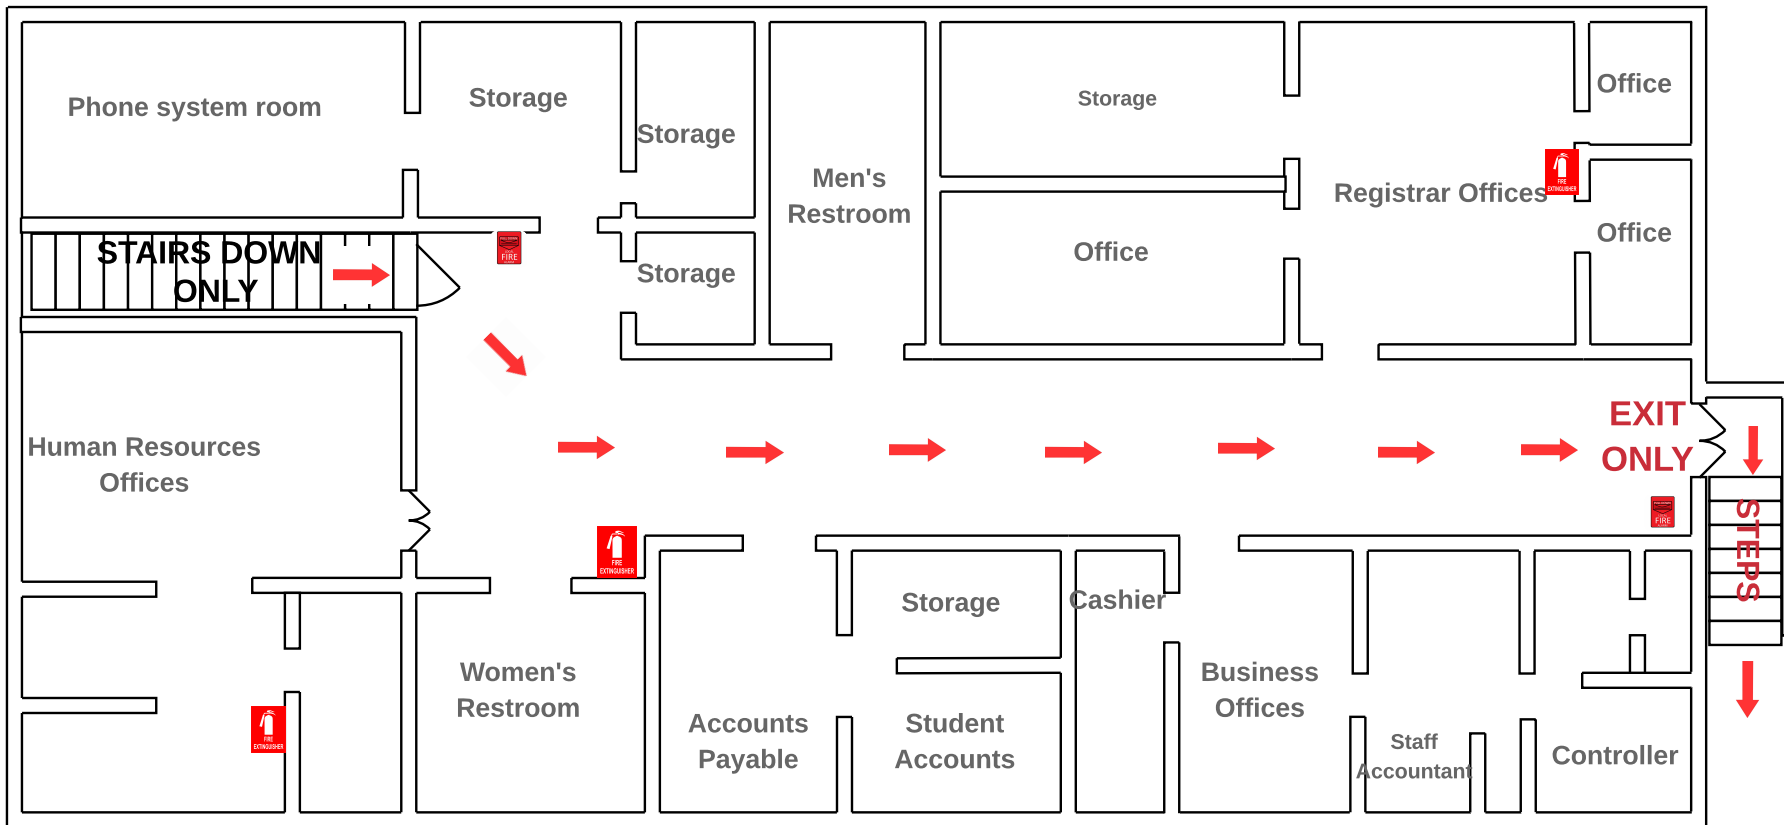

**LR MCDONALD
ADMINISTRATION BUILDING
BASEMENT**

KEY

Fire extinguisher	
Alarm pull	
Evacuation route	
Location	

**LR MCDONALD
ADMINISTRATION BUILDING
BASEMENT**

KEY

Fire extinguisher	
Alarm pull	
Evacuation route	
Location	

LR McDonald Administration Bldg First Floor

KEY

- Fire extinguisher 
- Alarm pulls 
- Location 
- Evacuation route 
- Handicap Accessible 

LWC Band Building

ENTRANCE ONLY

KEY	
Fire extinguisher	
Handicap accessible	
Evacuation Route	
Location	

ASSEMBLY AREA

**CRANMER
DINING
CENTER**

KEY

- Alarm pull 
- Fire extinguisher 
- Location 
- Evacuation route 

Everett Basement Level

KEY

- Fire Extinguisher 
- Alarm Pull 
- Evacuation route 
- Location 

EXIT ONLY