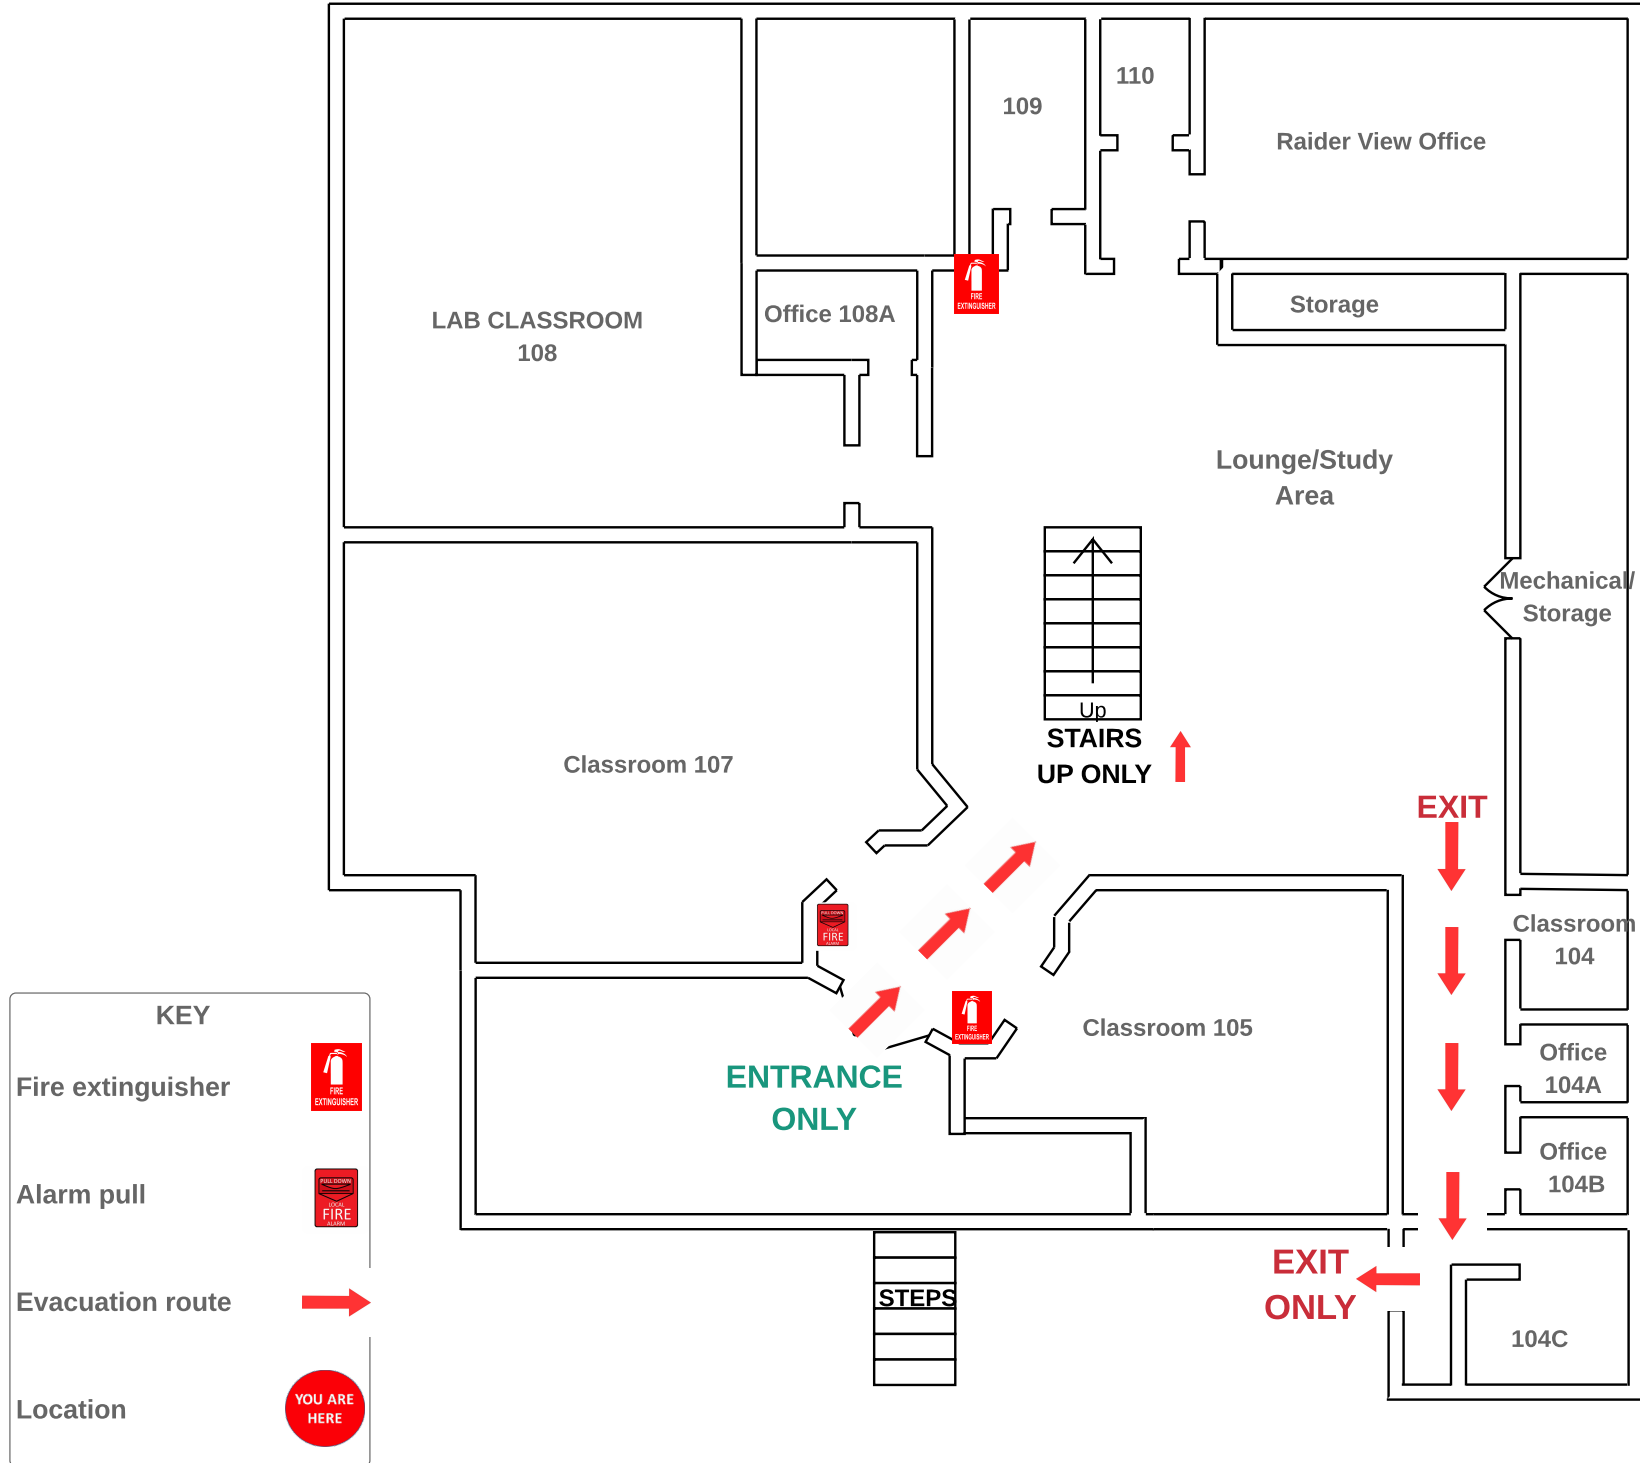

- Fire extinguisher 
- Alarm pull 
- Evacuation route 
- Handicap accessible 
- Location 

Goodhue Second Floor

KEY

- Fire extinguisher 
- Alarm pull 
- Evacuation route 
- Location 

Goodin First Floor

KEY

- Fire extinguisher 
- Alarm pull 
- Evacuation route 
- Handicap 

Goodin Lower Level

KEY	
Fire extinguisher	
Fire alarm pull	
Evacuation route	
Handicap accessible	

JL Turner Bottom Level

JL Turner Building First Floor

KEY

- Fire extinguisher 
- Alarm pull 
- Evacuation route 
- Location 

EXIT ONLY

ENTRANCE ONLY

Library

KEY

- Fire extinguisher 
- Alarm pull 
- Evacuation route 
- Handicap accessible 
- Location 

Slider Humanities Building - Main Level FIRST FLOOR ENTRY

Slider Humanities Building Ground Level