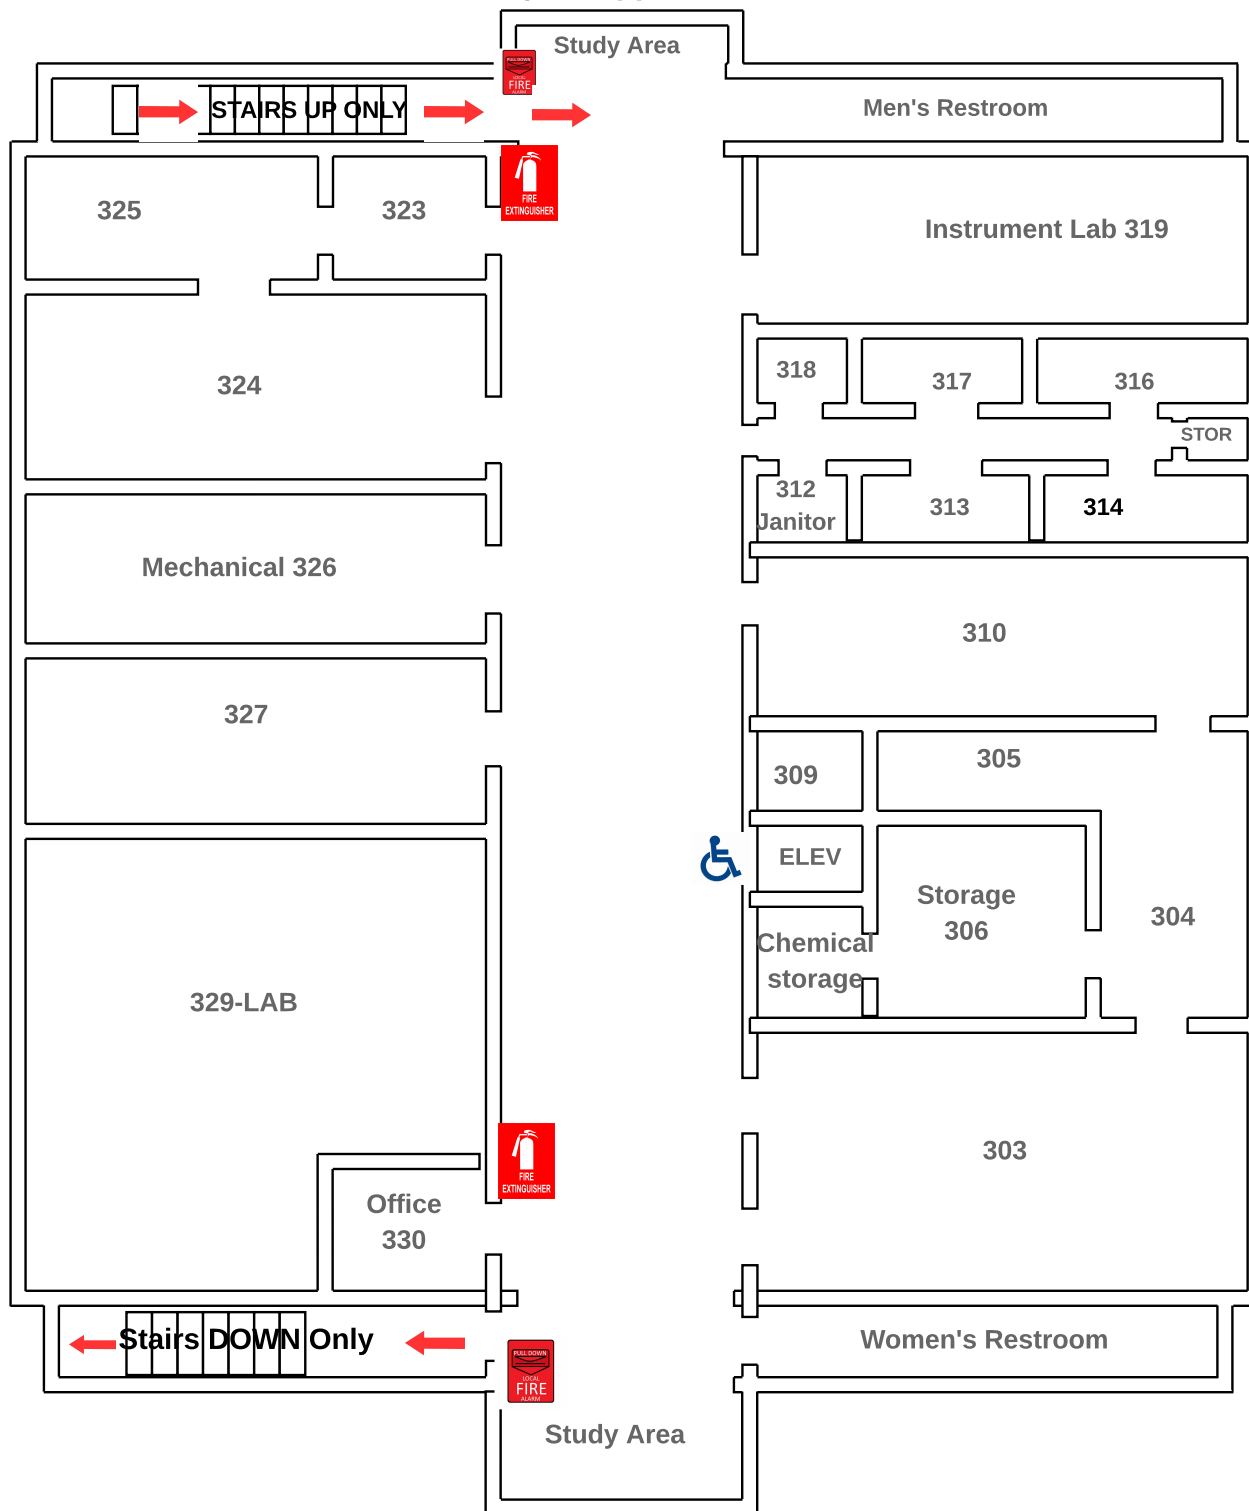

Fugitte Upper Level

KEY

- Fire extinguisher
- Alarm pull
- Evacuation route
- Handicap Accessible
- Location