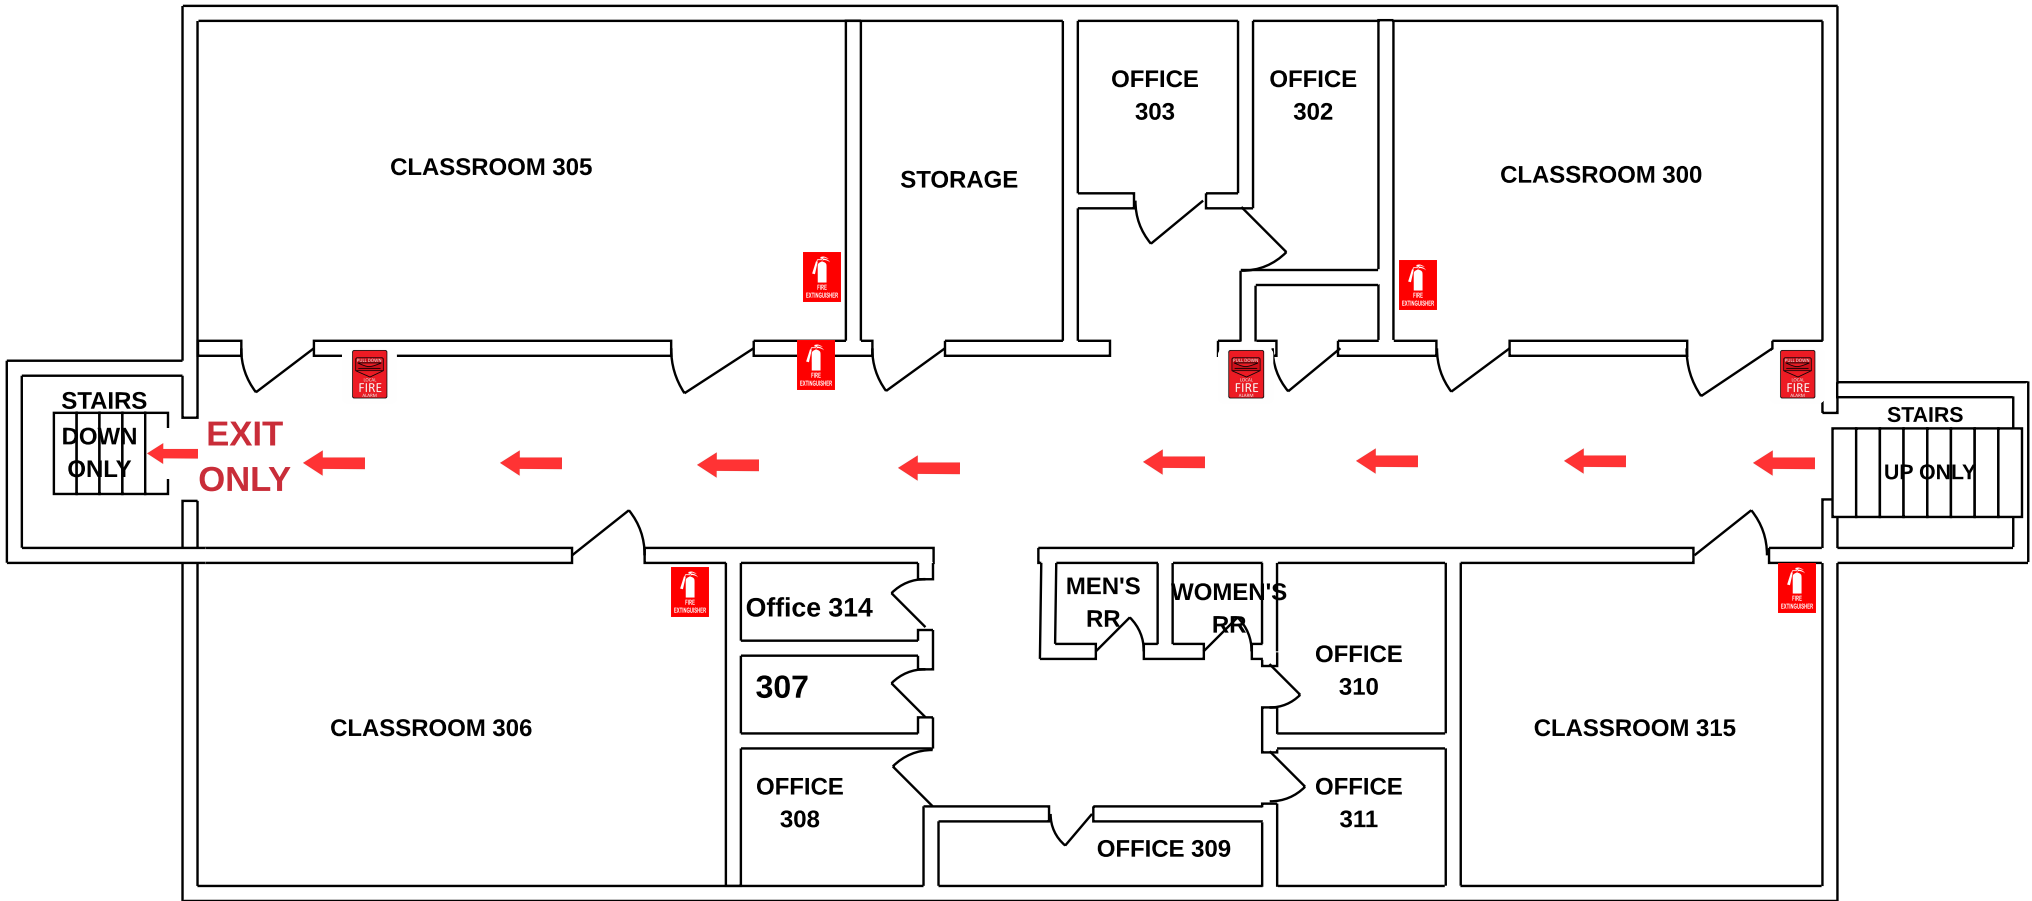

Goodhue Second Floor

KEY

- Fire extinguisher
- Alarm pull
- Evacuation route
- Location