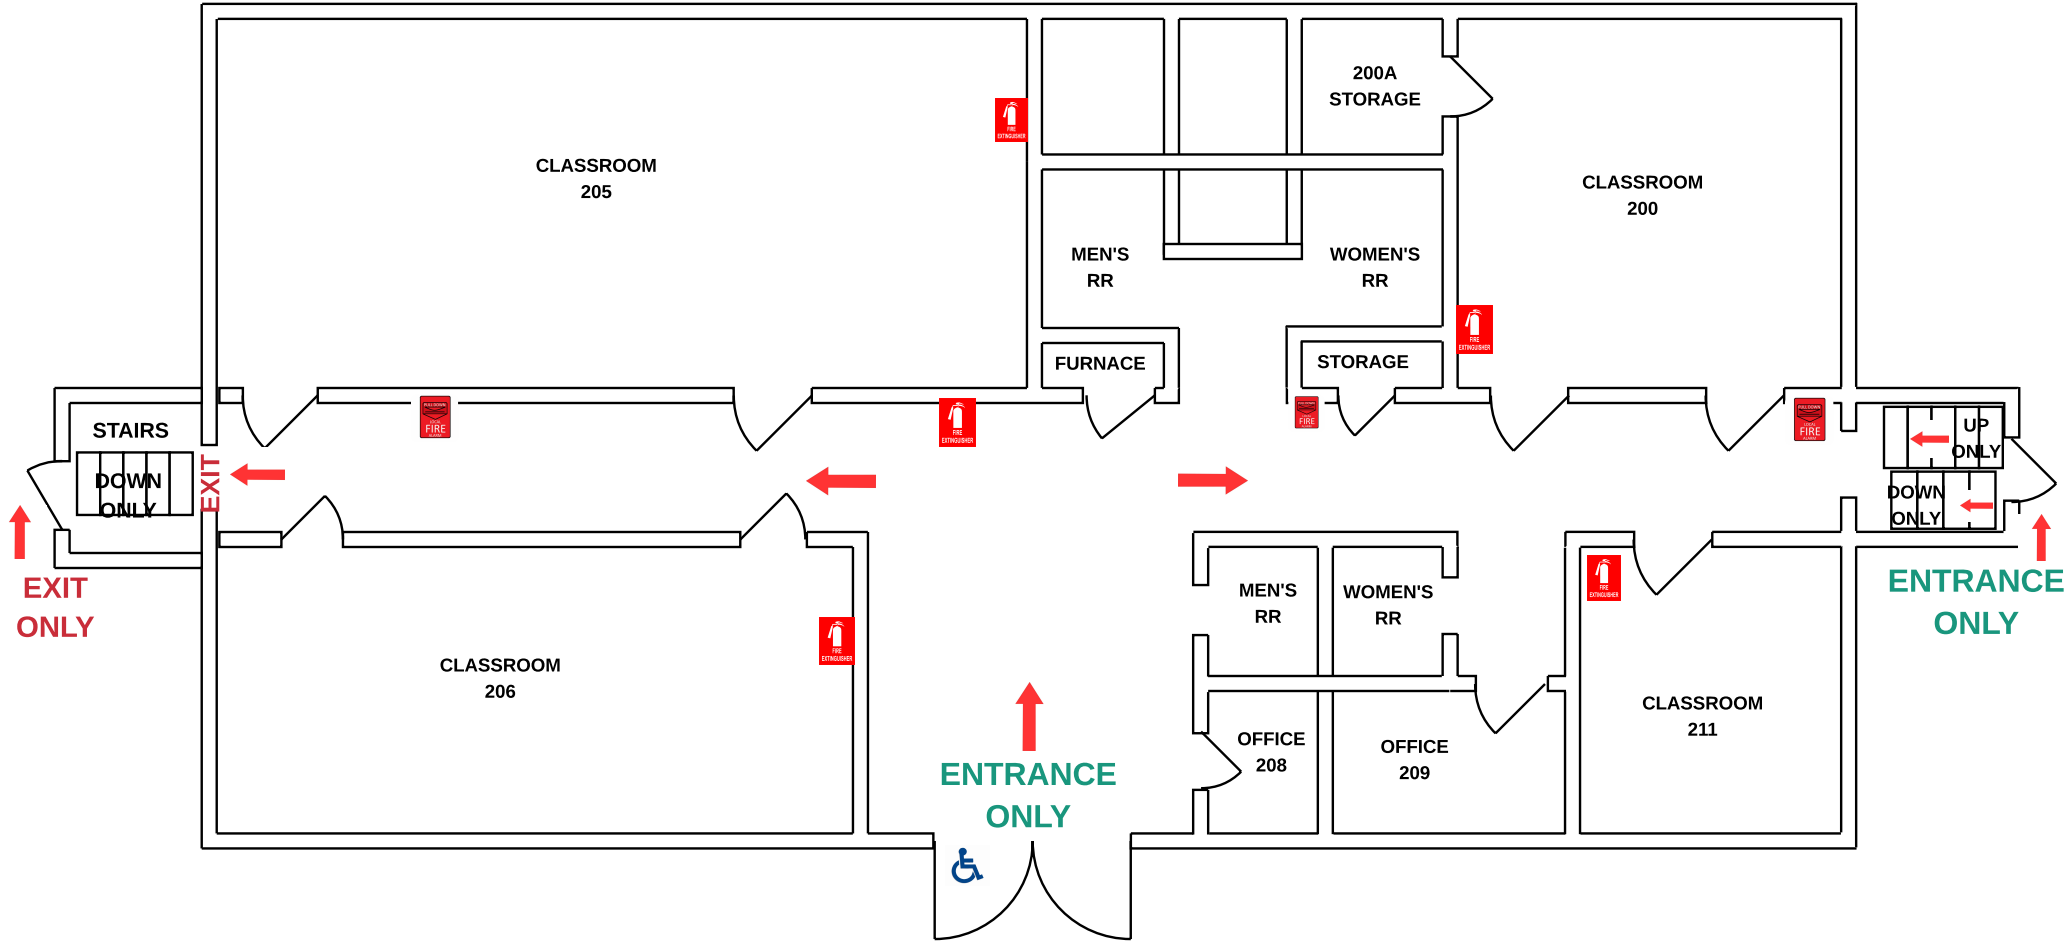

KEY

Fire extinguisher

Alarm Pull

Evacuation route

Location

Handicap accessible

GOODHUE FIRST FLOOR ENTRY

KEY