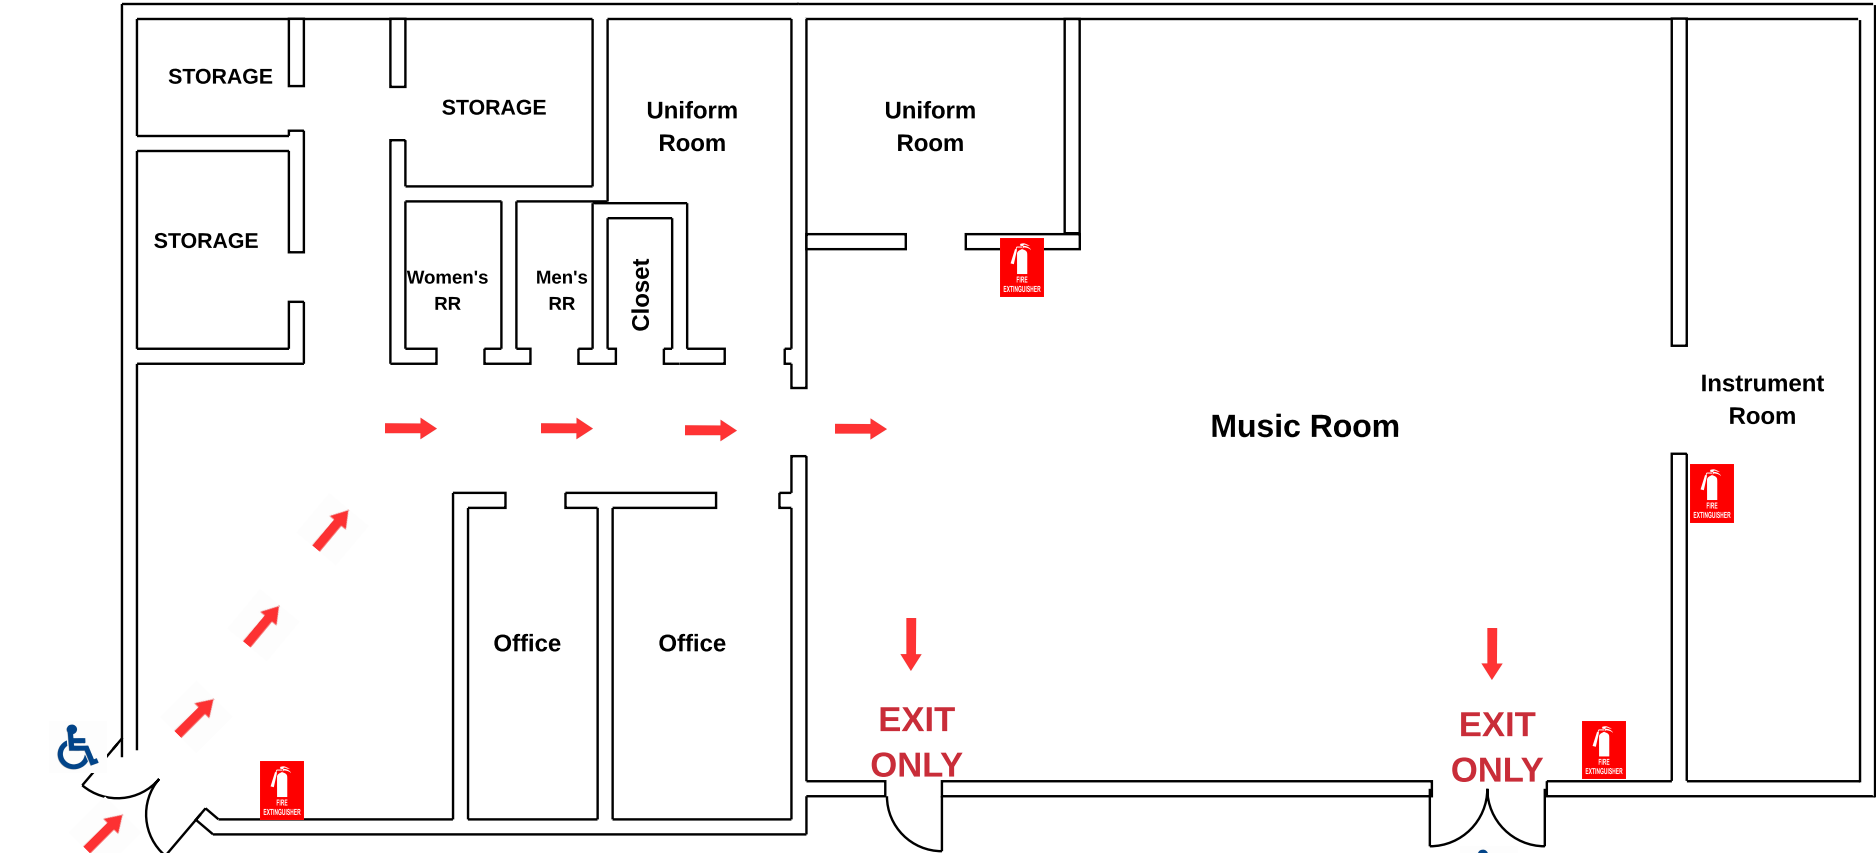

**LR MCDONALD
ADMINISTRATION BUILDING
BASEMENT**

KEY

Fire extinguisher	
Alarm pull	
Evacuation route	
Location	

**LR MCDONALD
ADMINISTRATION BUILDING
BASEMENT**

KEY

Fire extinguisher	
Alarm pull	
Evacuation route	
Location	

LR McDonald Administration Bldg First Floor

KEY

- Fire extinguisher 
- Alarm pulls 
- Location 
- Evacuation route 
- Handicap Accessible 

LWC Band Building

ENTRANCE ONLY

KEY	
Fire extinguisher	
Handicap accessible	
Evacuation Route	
Location	

ASSEMBLY AREA

**CRANMER
DINING
CENTER**

KEY

- Alarm pull 
- Fire extinguisher 
- Location 
- Evacuation route 

Everett Basement Level

KEY

- Fire Extinguisher 
- Alarm Pull 
- Evacuation route 
- Location 

EXIT ONLY