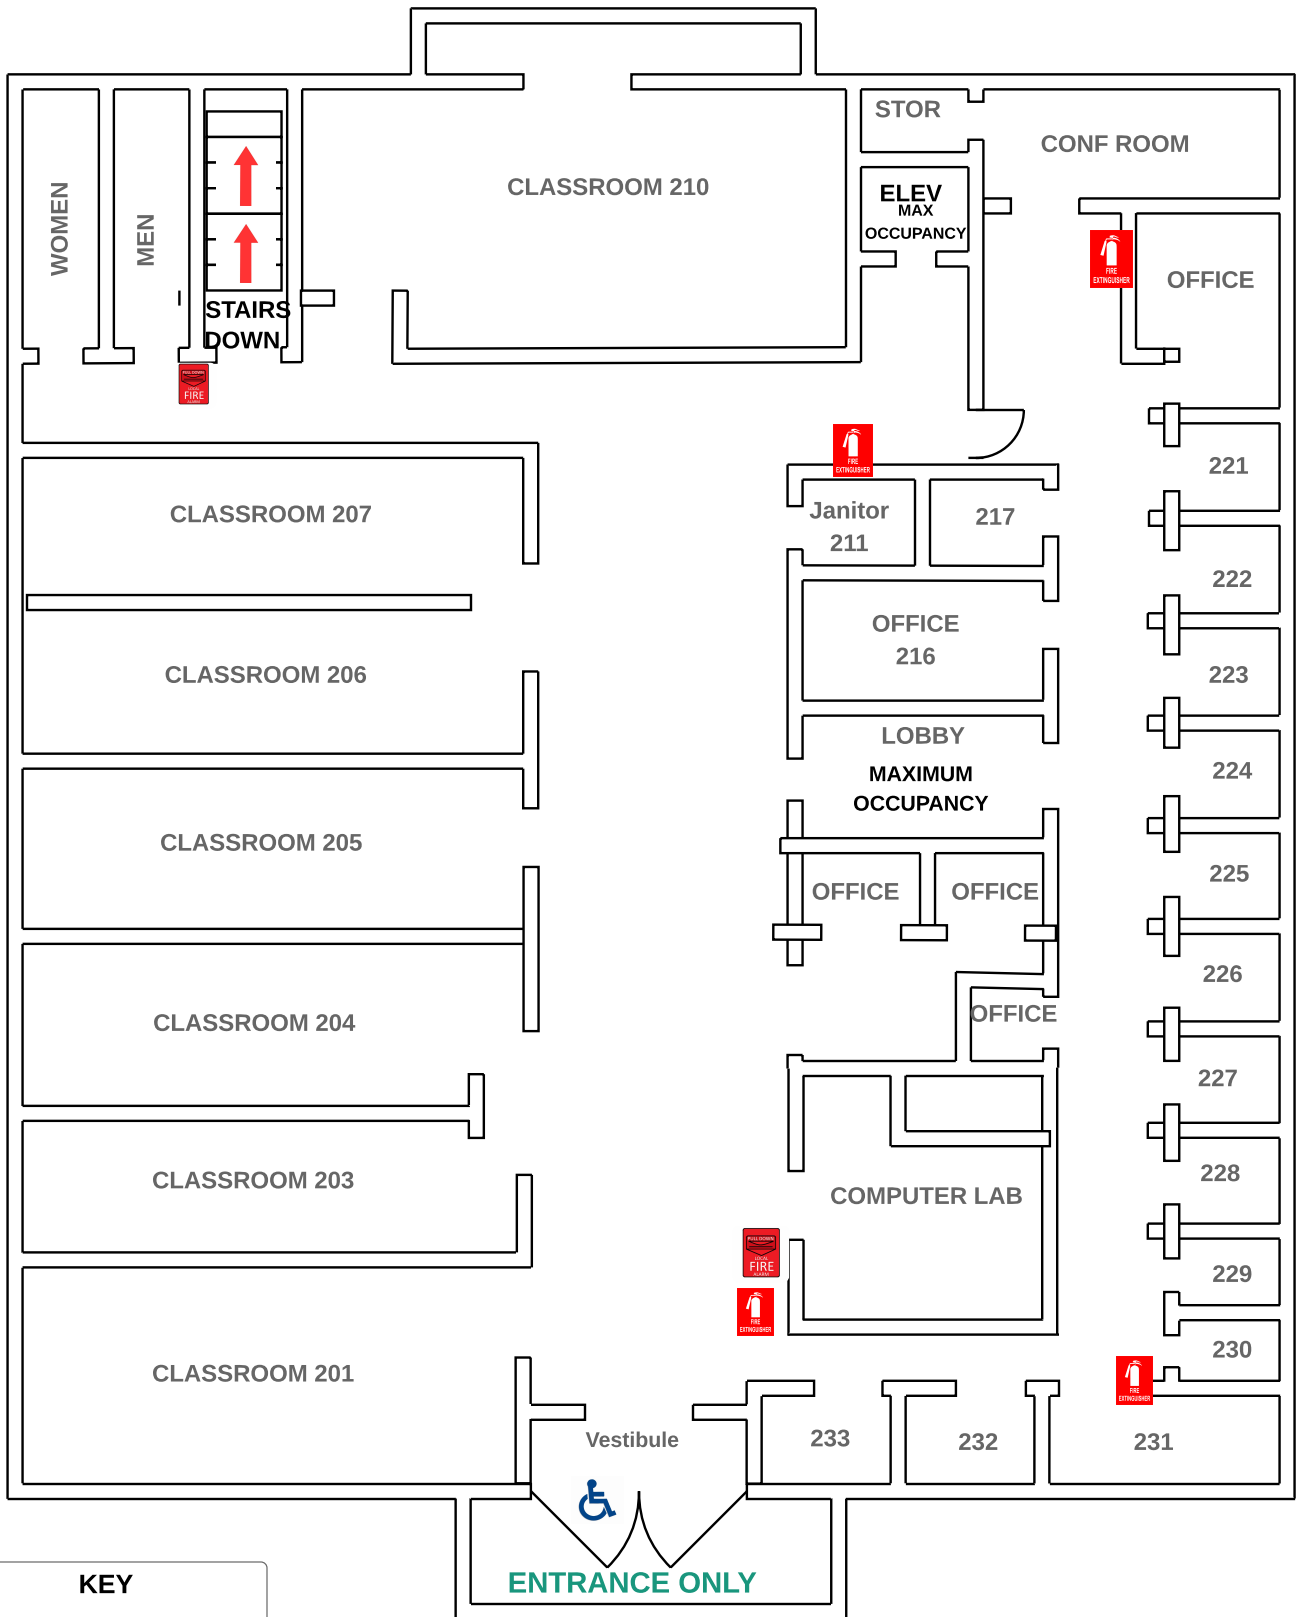

- Fire extinguisher 
- Alarm pull 
- Evacuation route 
- Handicap accessible 
- Location 

Goodhue Second Floor

KEY

- Fire extinguisher 
- Alarm pull 
- Evacuation route 
- Location 

Goodin First Floor

KEY

- Fire extinguisher 
- Alarm pull 
- Evacuation route 
- Handicap 

Goodin Lower Level

KEY	
Fire extinguisher	
Fire alarm pull	
Evacuation route	
Handicap accessible	

JL Turner Bottom Level

JL Turner Building First Floor

KEY

- Fire extinguisher 
- Alarm pull 
- Evacuation route 
- Location 