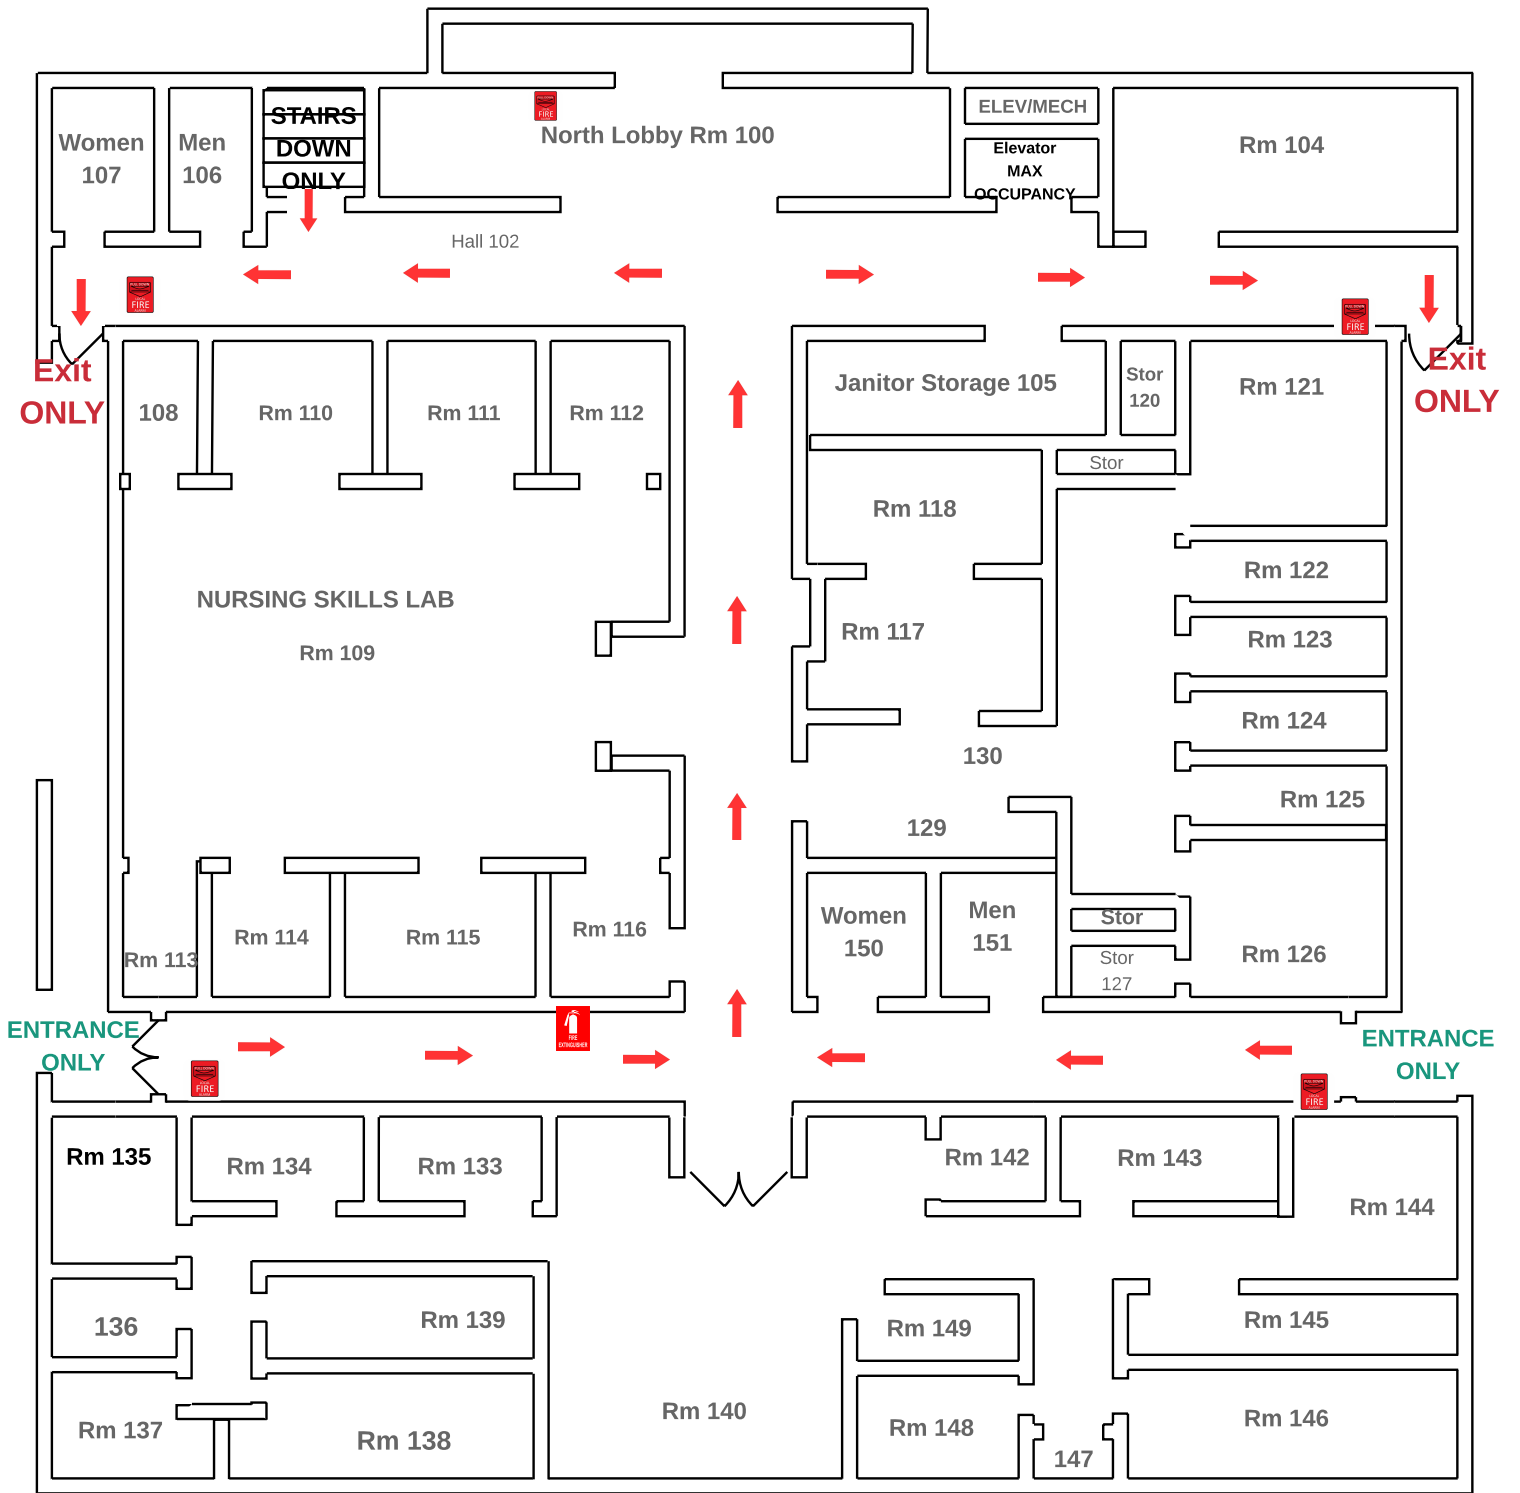

Goodin Lower Level

KEY	
Fire extinguisher	
Fire alarm pull	
Evacuation route	
Handicap accessible