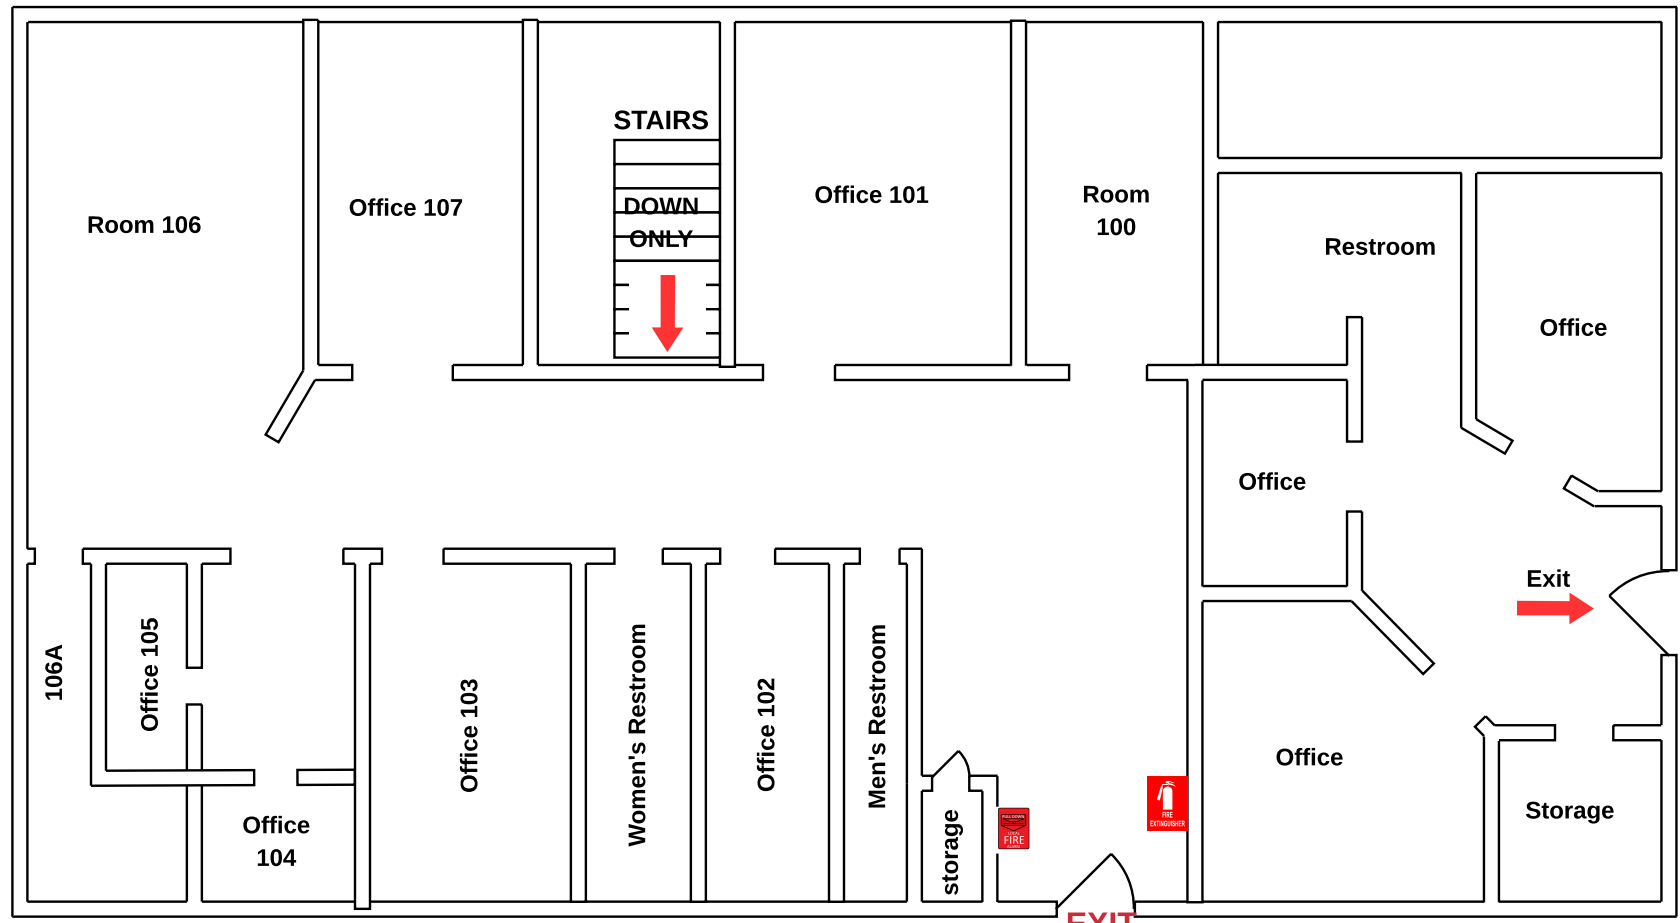

LR McDonald Administration Bldg First Floor

KEY

- Fire extinguisher 
- Alarm pulls 
- Location 
- Evacuation route 
- Handicap Accessible 

LWC Band Building

ENTRANCE ONLY

KEY	
Fire extinguisher	
Handicap accessible	
Evacuation Route	
Location	

ASSEMBLY AREA

**CRANMER
DINING
CENTER**

KEY

- Alarm pull 
- Fire extinguisher 
- Location 
- Evacuation route 

Everett Basement Level

KEY

- Fire Extinguisher 
- Alarm Pull 
- Evacuation route 
- Location 

EXIT ONLY