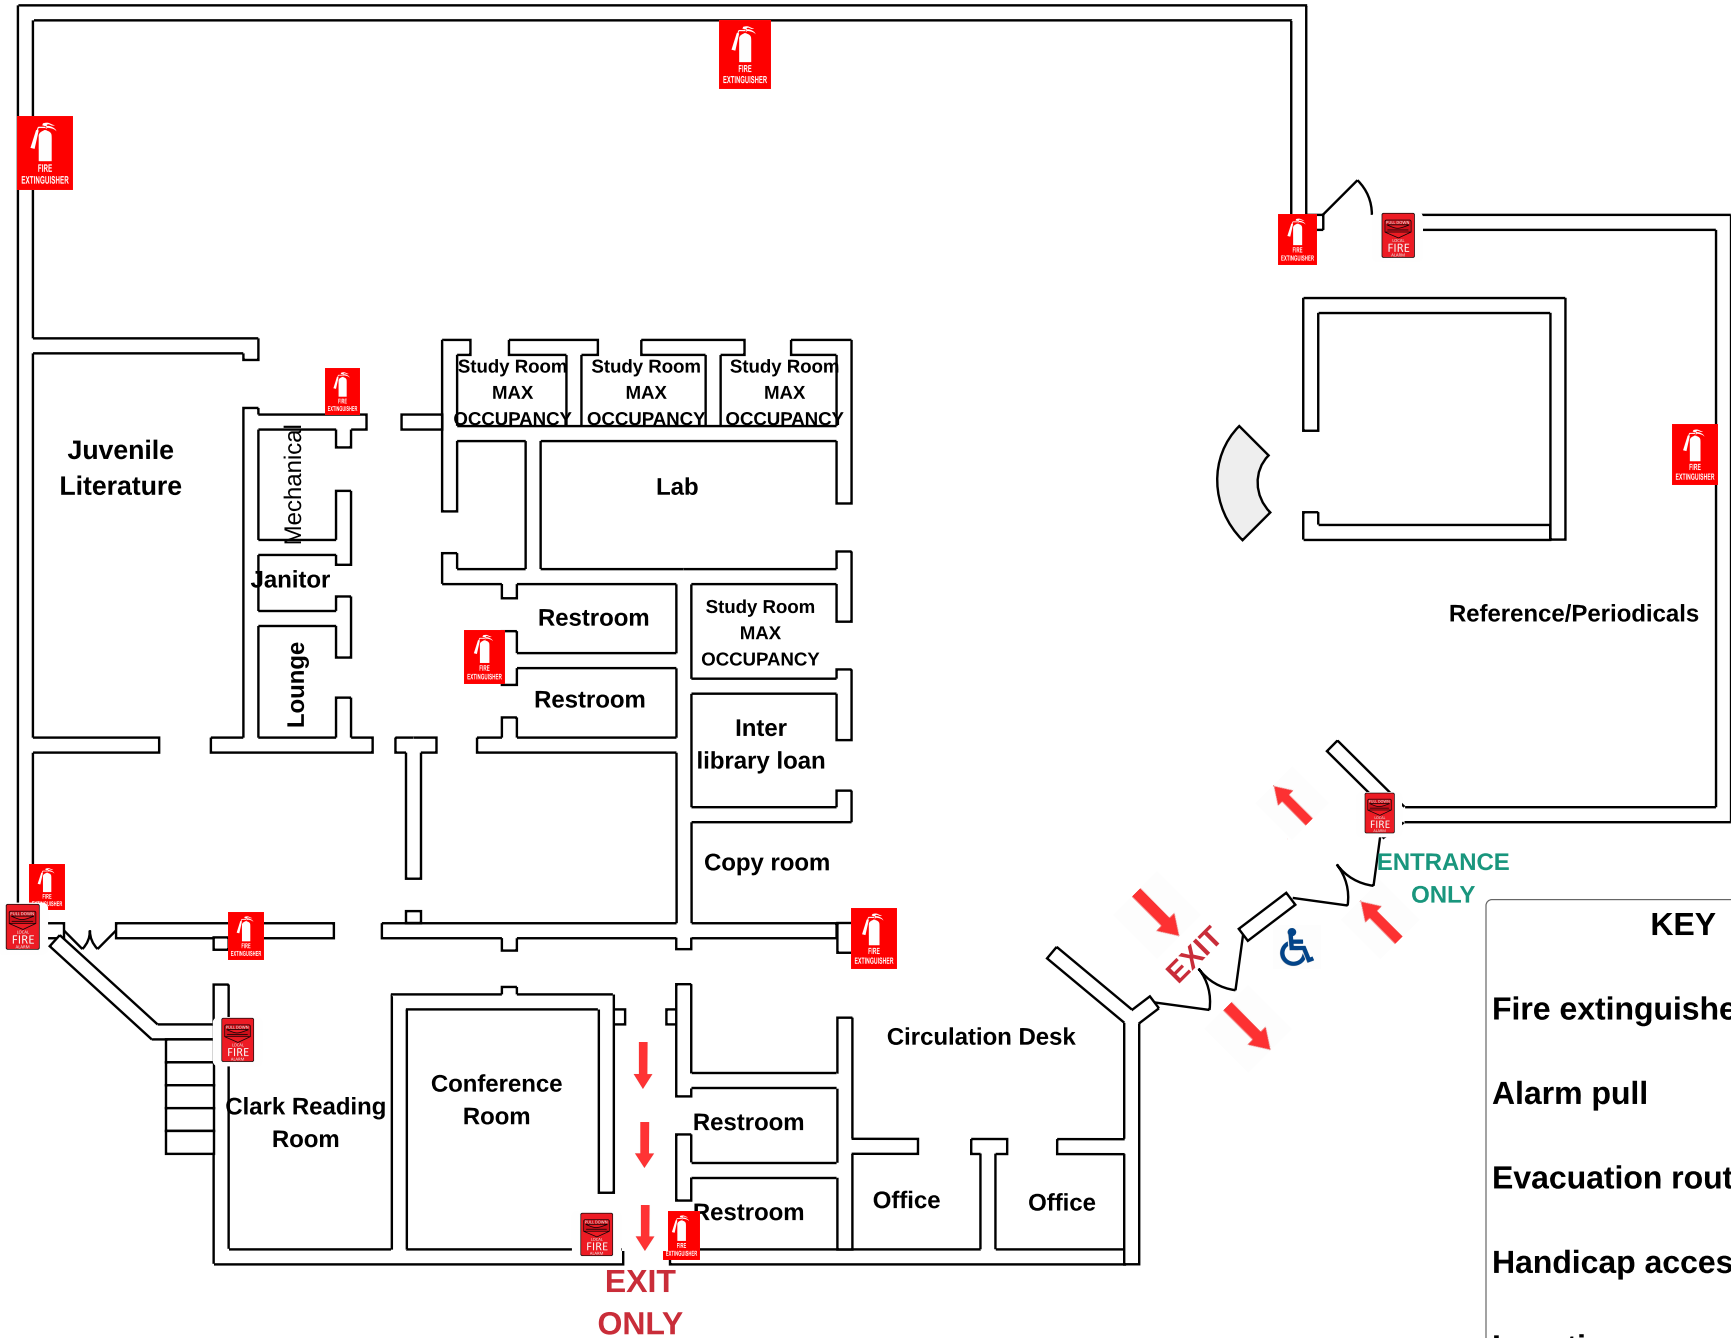

- Fire extinguisher 
- Alarm pull 
- Evacuation route 
- Handicap accessible 
- Location 

Goodhue Second Floor

KEY

- Fire extinguisher 
- Alarm pull 
- Evacuation route 
- Location 

Goodin First Floor

KEY

- Fire extinguisher 
- Alarm pull 
- Evacuation route 
- Handicap 

Goodin Lower Level

KEY	
Fire extinguisher	
Fire alarm pull	
Evacuation route	
Handicap accessible	

JL Turner Bottom Level

JL Turner Building First Floor

KEY

- Fire extinguisher 
- Alarm pull 
- Evacuation route 
- Location 

EXIT ONLY

ENTRANCE ONLY

Library

KEY

- Fire extinguisher 
- Alarm pull 
- Evacuation route 
- Handicap accessible 
- Location 

Slider Humanities Building - Main Level FIRST FLOOR ENTRY

Slider Humanities Building Ground Level