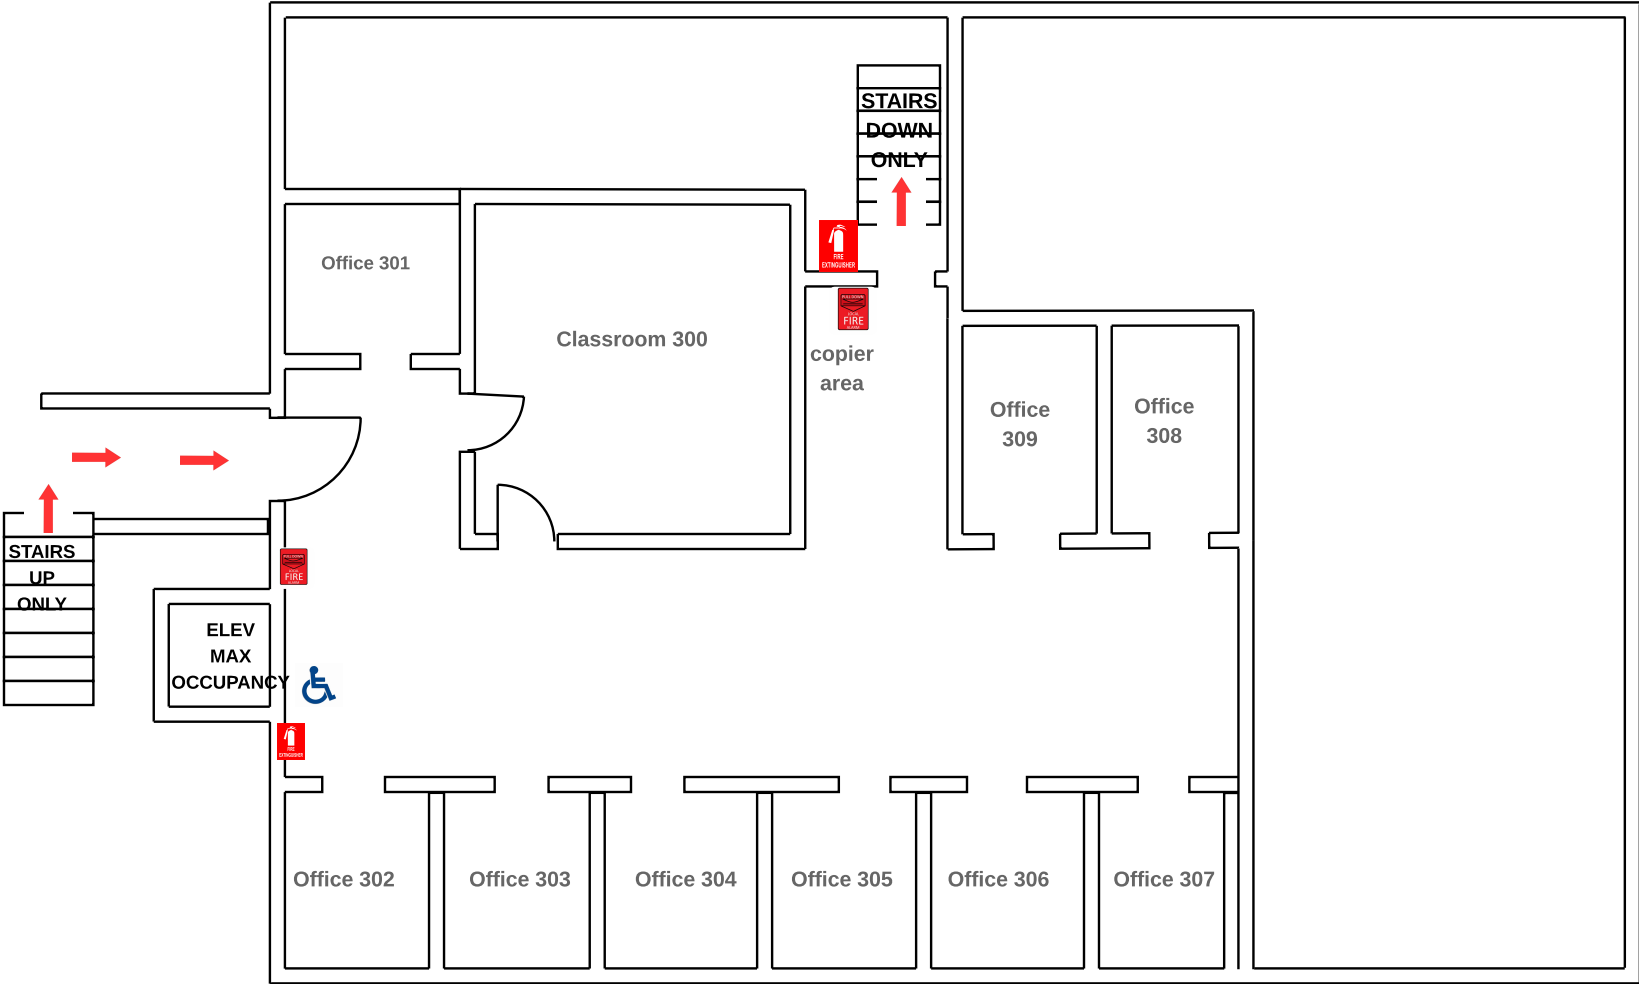

Parking Lot on
Soccer Stadium side

KEY	
Fire extinguisher	
Alarm pull	
Evacuation route	
Handicap accessible	

Slider - Lower Level

KEY	
Fire extinguisher	
Alarm pull	
Evacuation route	

Slider Humanities -3rd Floor