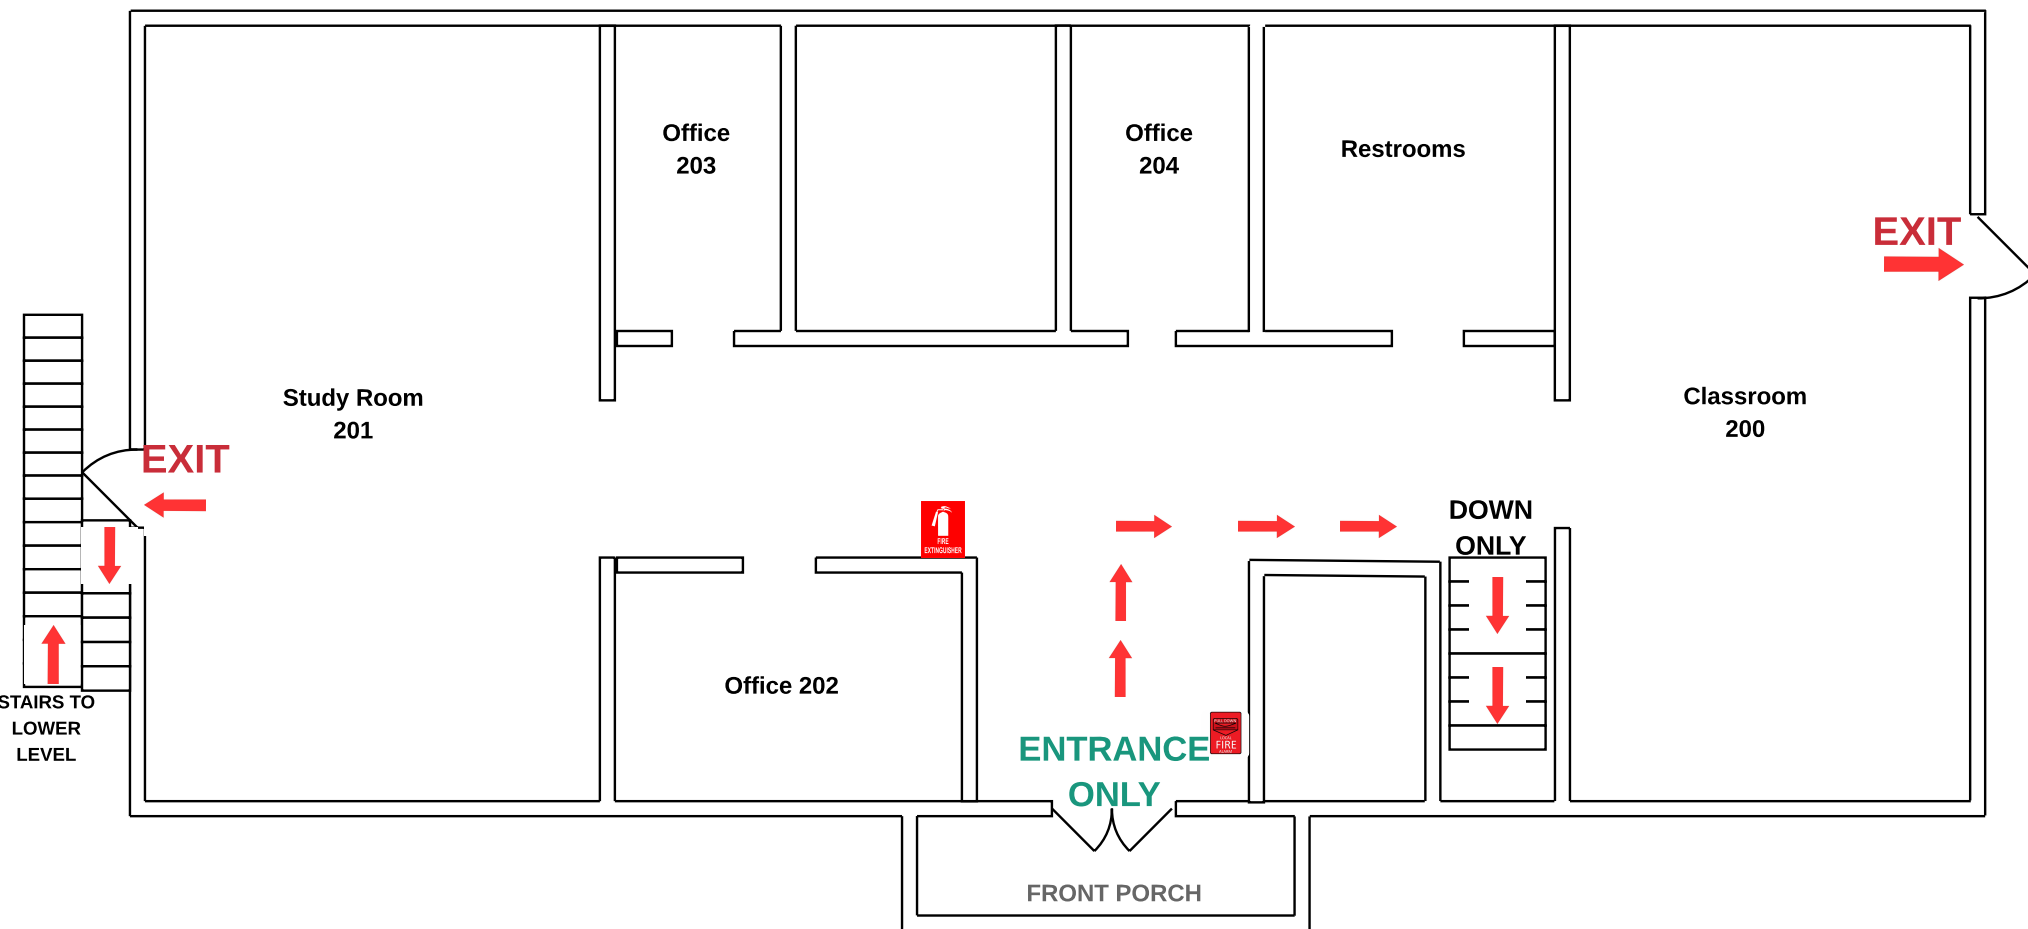

ASSEMBLY AREA

**CRANMER
DINING
CENTER**

KEY

- Alarm pull 
- Fire extinguisher 
- Location 
- Evacuation route 

Everett Basement Level

KEY

- Fire Extinguisher 
- Alarm Pull 
- Evacuation route 
- Location 

EXIT ONLY

Everett

KEY

- Fire extinguisher 
- Alarm pull 
- Evacuation route 
- Location 

Fugitte Entry Level

KEY

- Fire extinguisher 
- Alarm pull 
- Evacuation Route 
- Handicap Accessible 
- Location 

Fugitte Upper Level