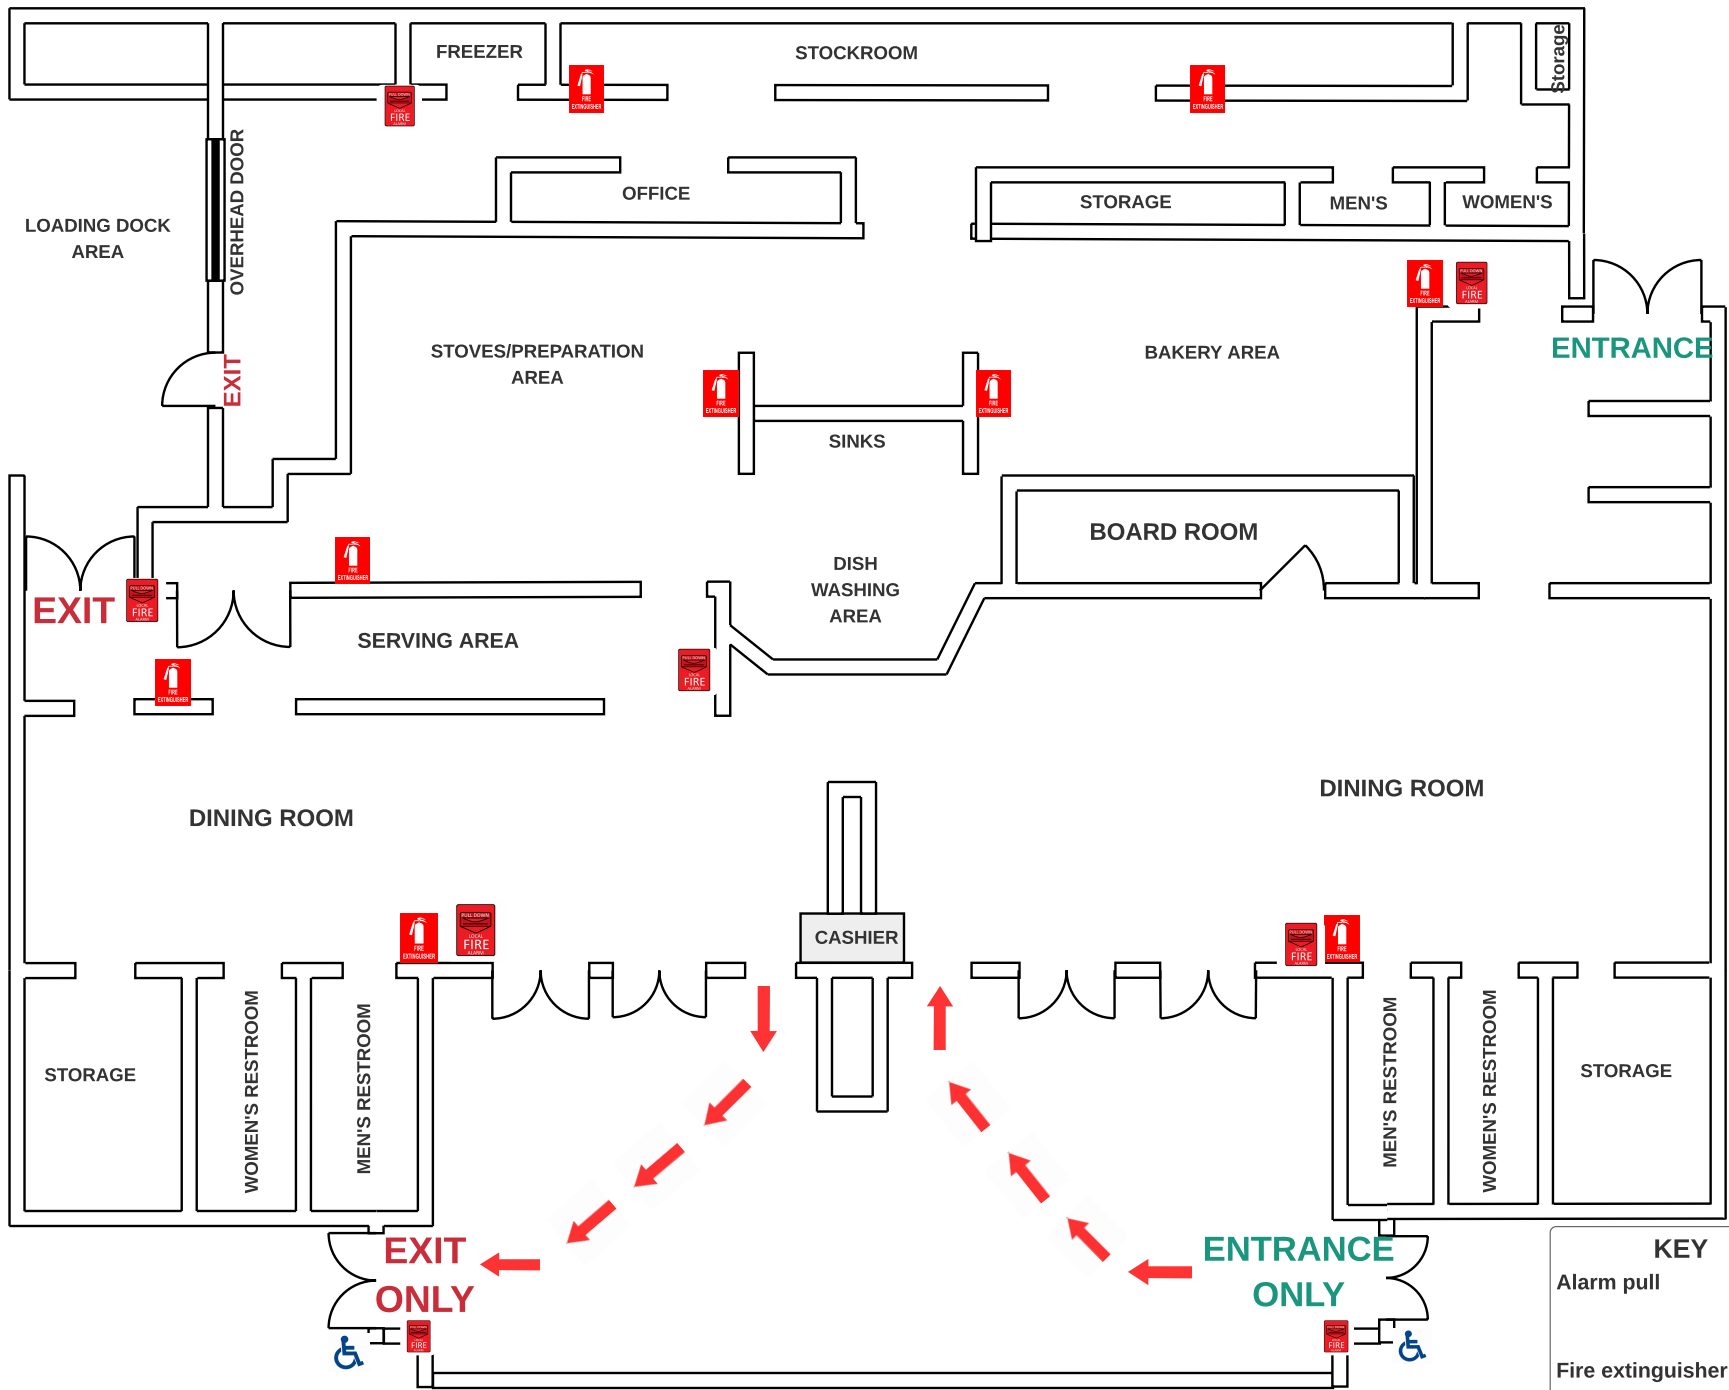

**LR MCDONALD
ADMINISTRATION BUILDING
BASEMENT**

KEY

Fire extinguisher	
Alarm pull	
Evacuation route	
Location	

**LR MCDONALD
ADMINISTRATION BUILDING
BASEMENT**

KEY

Fire extinguisher	
Alarm pull	
Evacuation route	
Location	

LR McDonald Administration Bldg First Floor

KEY

- Fire extinguisher 
- Alarm pulls 
- Location 
- Evacuation route 
- Handicap Accessible 

LWC Band Building

ENTRANCE ONLY

KEY	
Fire extinguisher	
Handicap accessible	
Evacuation Route	
Location	

ASSEMBLY AREA

**CRANMER
DINING
CENTER**

KEY

- Alarm pull 
- Fire extinguisher 
- Location 
- Evacuation route 

Everett Basement Level

KEY

- Fire Extinguisher 
- Alarm Pull 
- Evacuation route 
- Location 

EXIT ONLY

Everett

KEY

- Fire extinguisher 
- Alarm pull 
- Evacuation route 
- Location 

Fugitte Entry Level

KEY

- Fire extinguisher 
- Alarm pull 
- Evacuation Route 
- Handicap Accessible 
- Location 

Fugitte Upper Level