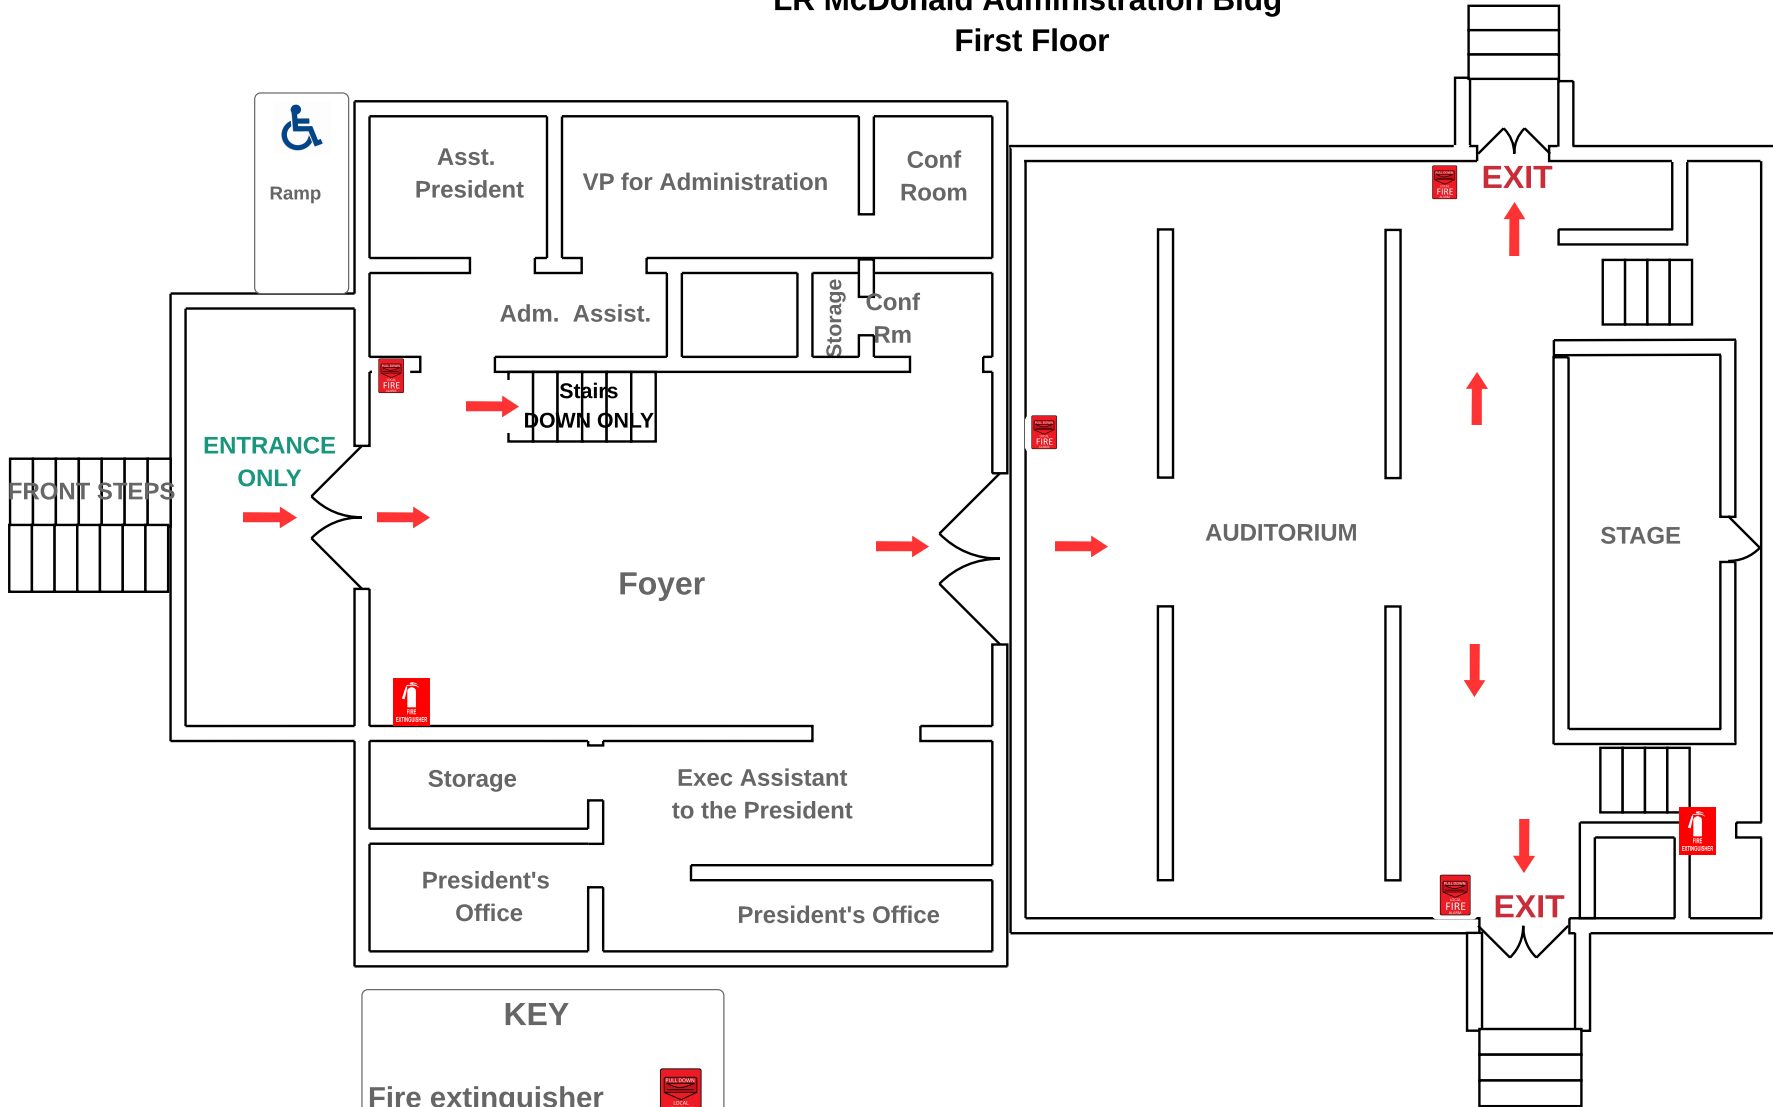

**LR MCDONALD
ADMINISTRATION BUILDING
BASEMENT**

KEY

Fire extinguisher	
Alarm pull	
Evacuation route	
Location	

**LR MCDONALD
ADMINISTRATION BUILDING
BASEMENT**

KEY

Fire extinguisher	
Alarm pull	
Evacuation route	
Location	

LR McDonald Administration Bldg First Floor

KEY

- Fire extinguisher 
- Alarm pulls 
- Location 
- Evacuation route 
- Handicap Accessible 

LWC Band Building

ENTRANCE ONLY

KEY	
Fire extinguisher	
Handicap accessible	
Evacuation Route	
Location	

ASSEMBLY AREA

**CRANMER
DINING
CENTER**

KEY

- Alarm pull 
- Fire extinguisher 
- Location 
- Evacuation route 

Everett Basement Level

KEY

- Fire Extinguisher 
- Alarm Pull 
- Evacuation route 
- Location 

EXIT ONLY