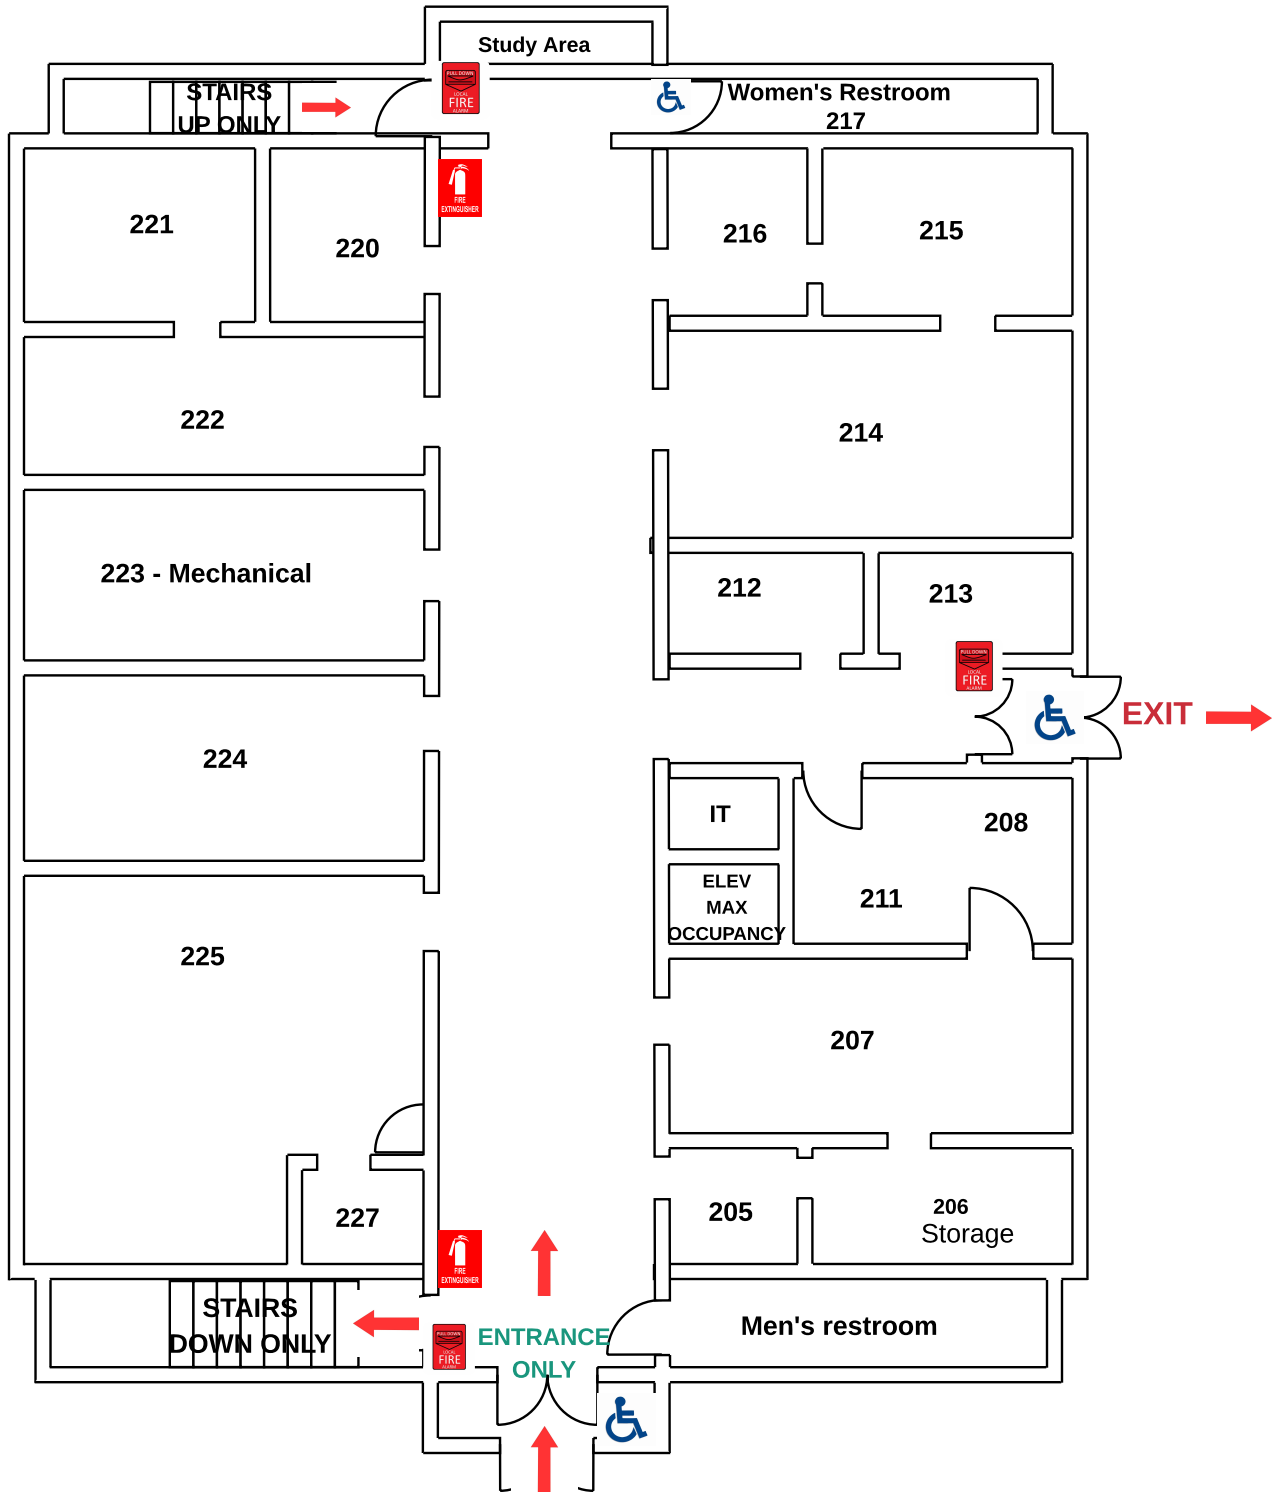

ASSEMBLY AREA

**CRANMER
DINING
CENTER**

KEY

- Alarm pull 
- Fire extinguisher 
- Location 
- Evacuation route 

Everett Basement Level

KEY

- Fire Extinguisher 
- Alarm Pull 
- Evacuation route 
- Location 

EXIT ONLY

Everett

KEY

- Fire extinguisher 
- Alarm pull 
- Evacuation route 
- Location 

Fugitte Entry Level

KEY

- Fire extinguisher 
- Alarm pull 
- Evacuation Route 
- Handicap Accessible 
- Location 

Fugitte Upper Level