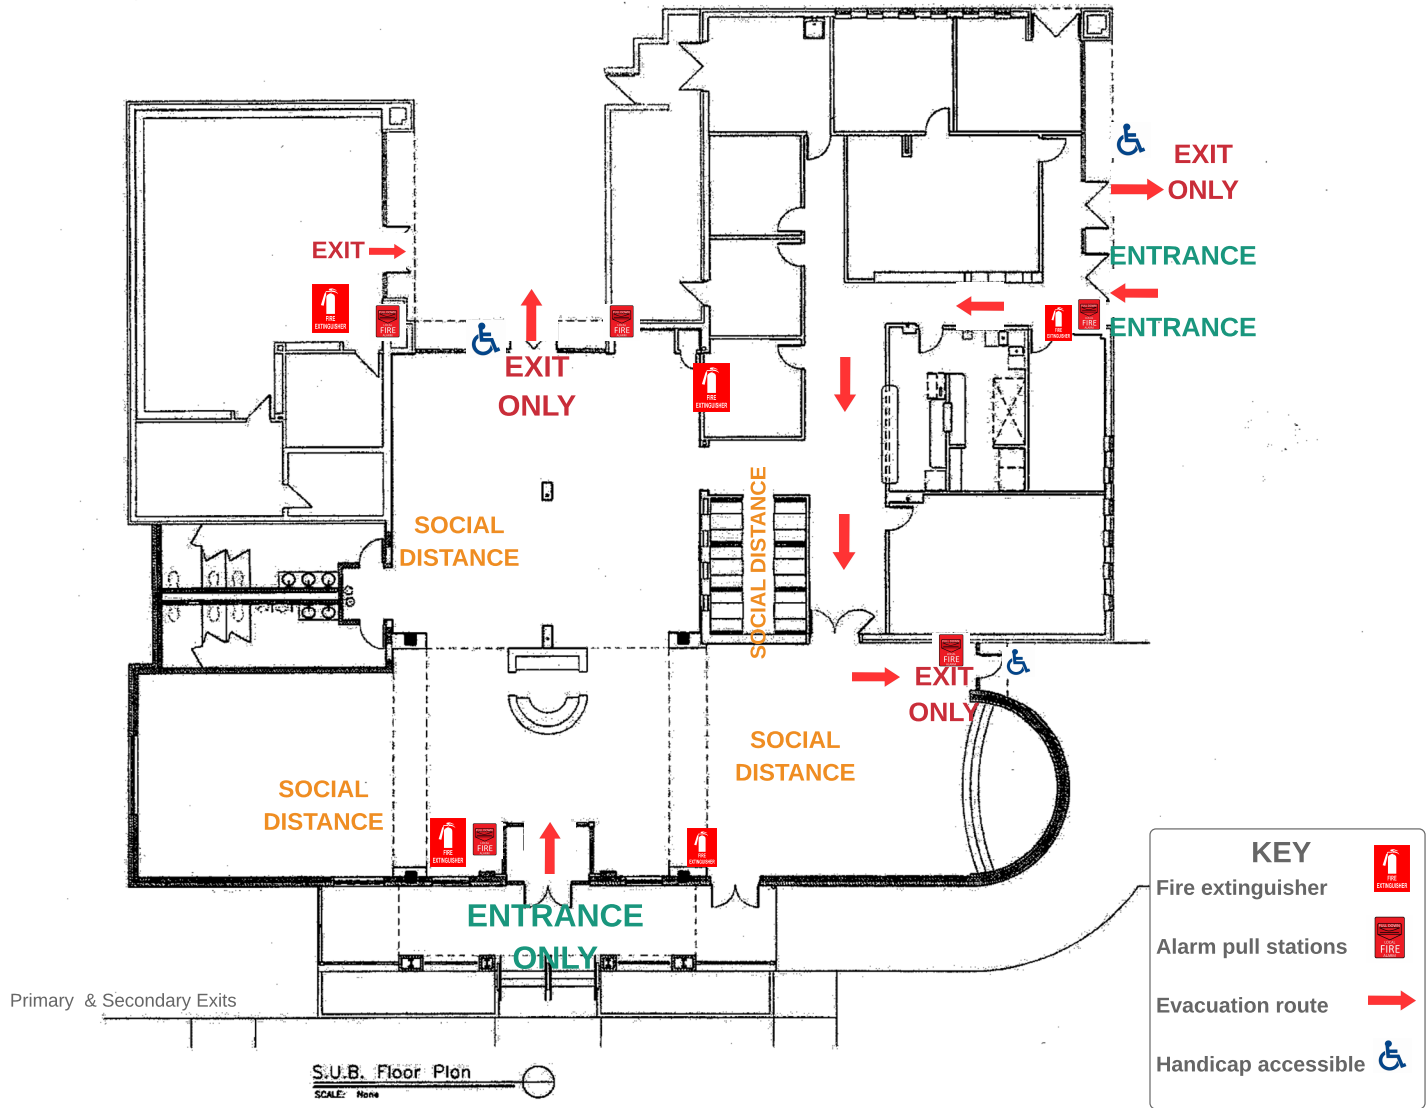

Student Union Building