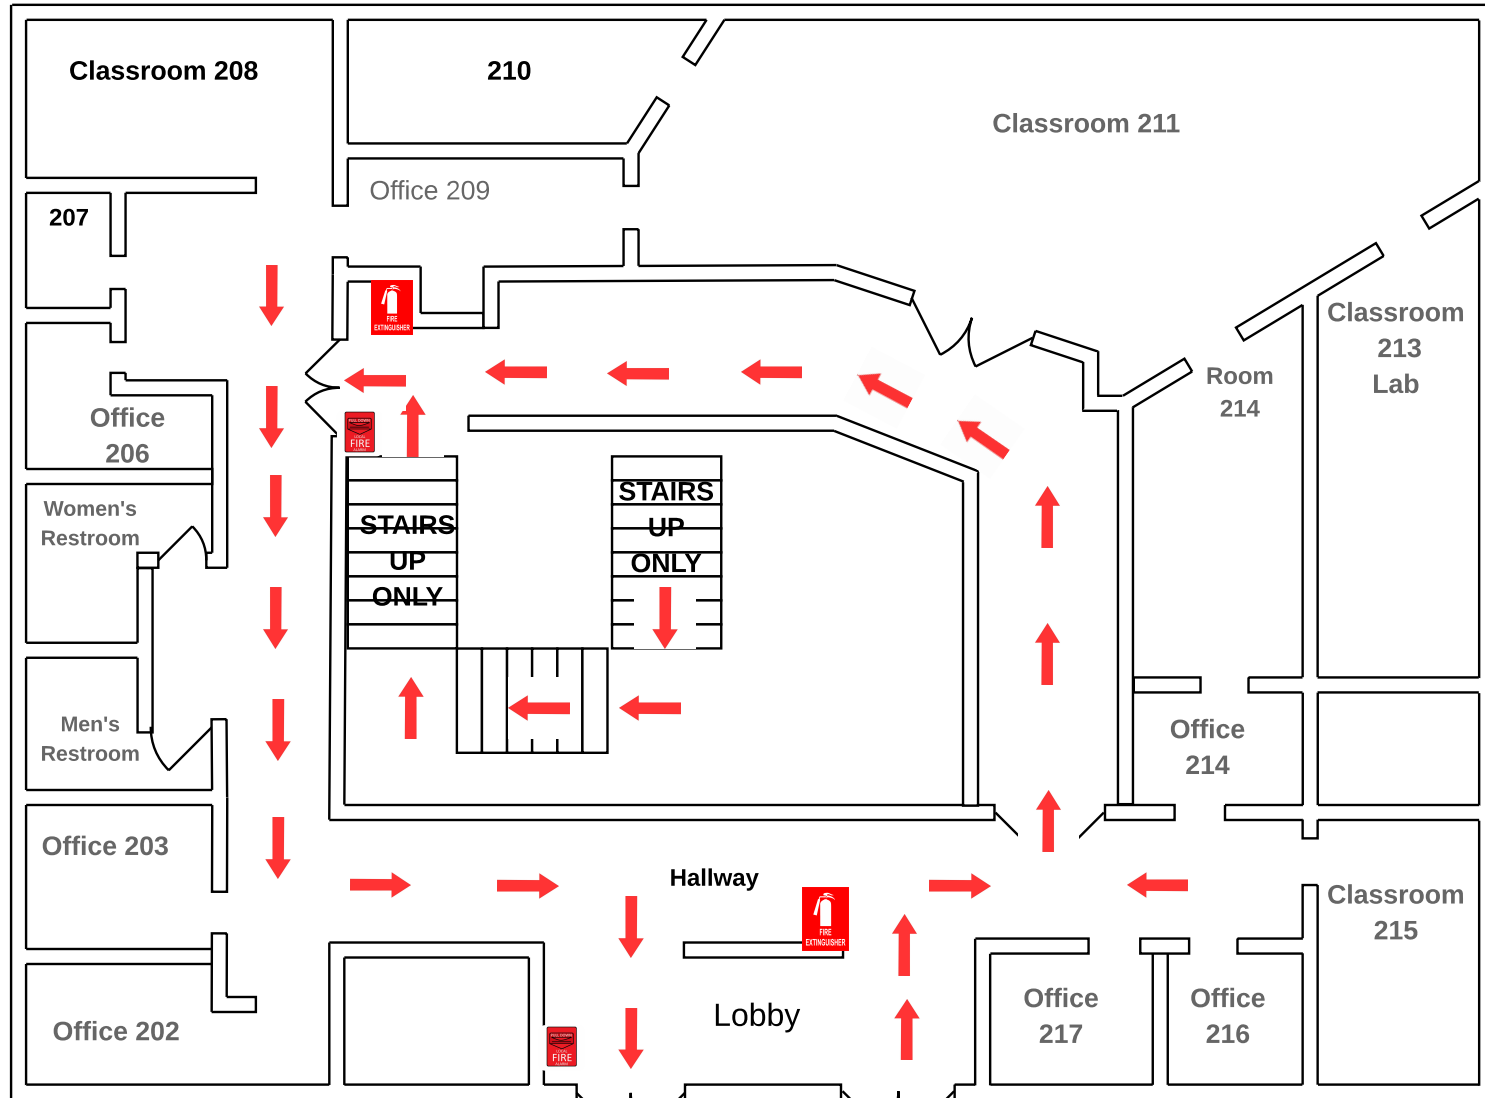

Goodin Lower Level

KEY	
Fire extinguisher	
Fire alarm pull	
Evacuation route	
Handicap accessible	

JL Turner Bottom Level

JL Turner Building First Floor

KEY

- Fire extinguisher 
- Alarm pull 
- Evacuation route 
- Location 

EXIT ONLY

ENTRANCE ONLY

Library

KEY

- Fire extinguisher 
- Alarm pull 
- Evacuation route 
- Handicap accessible 
- Location 

Slider Humanities Building - Main Level FIRST FLOOR ENTRY

Slider Humanities Building Ground Level