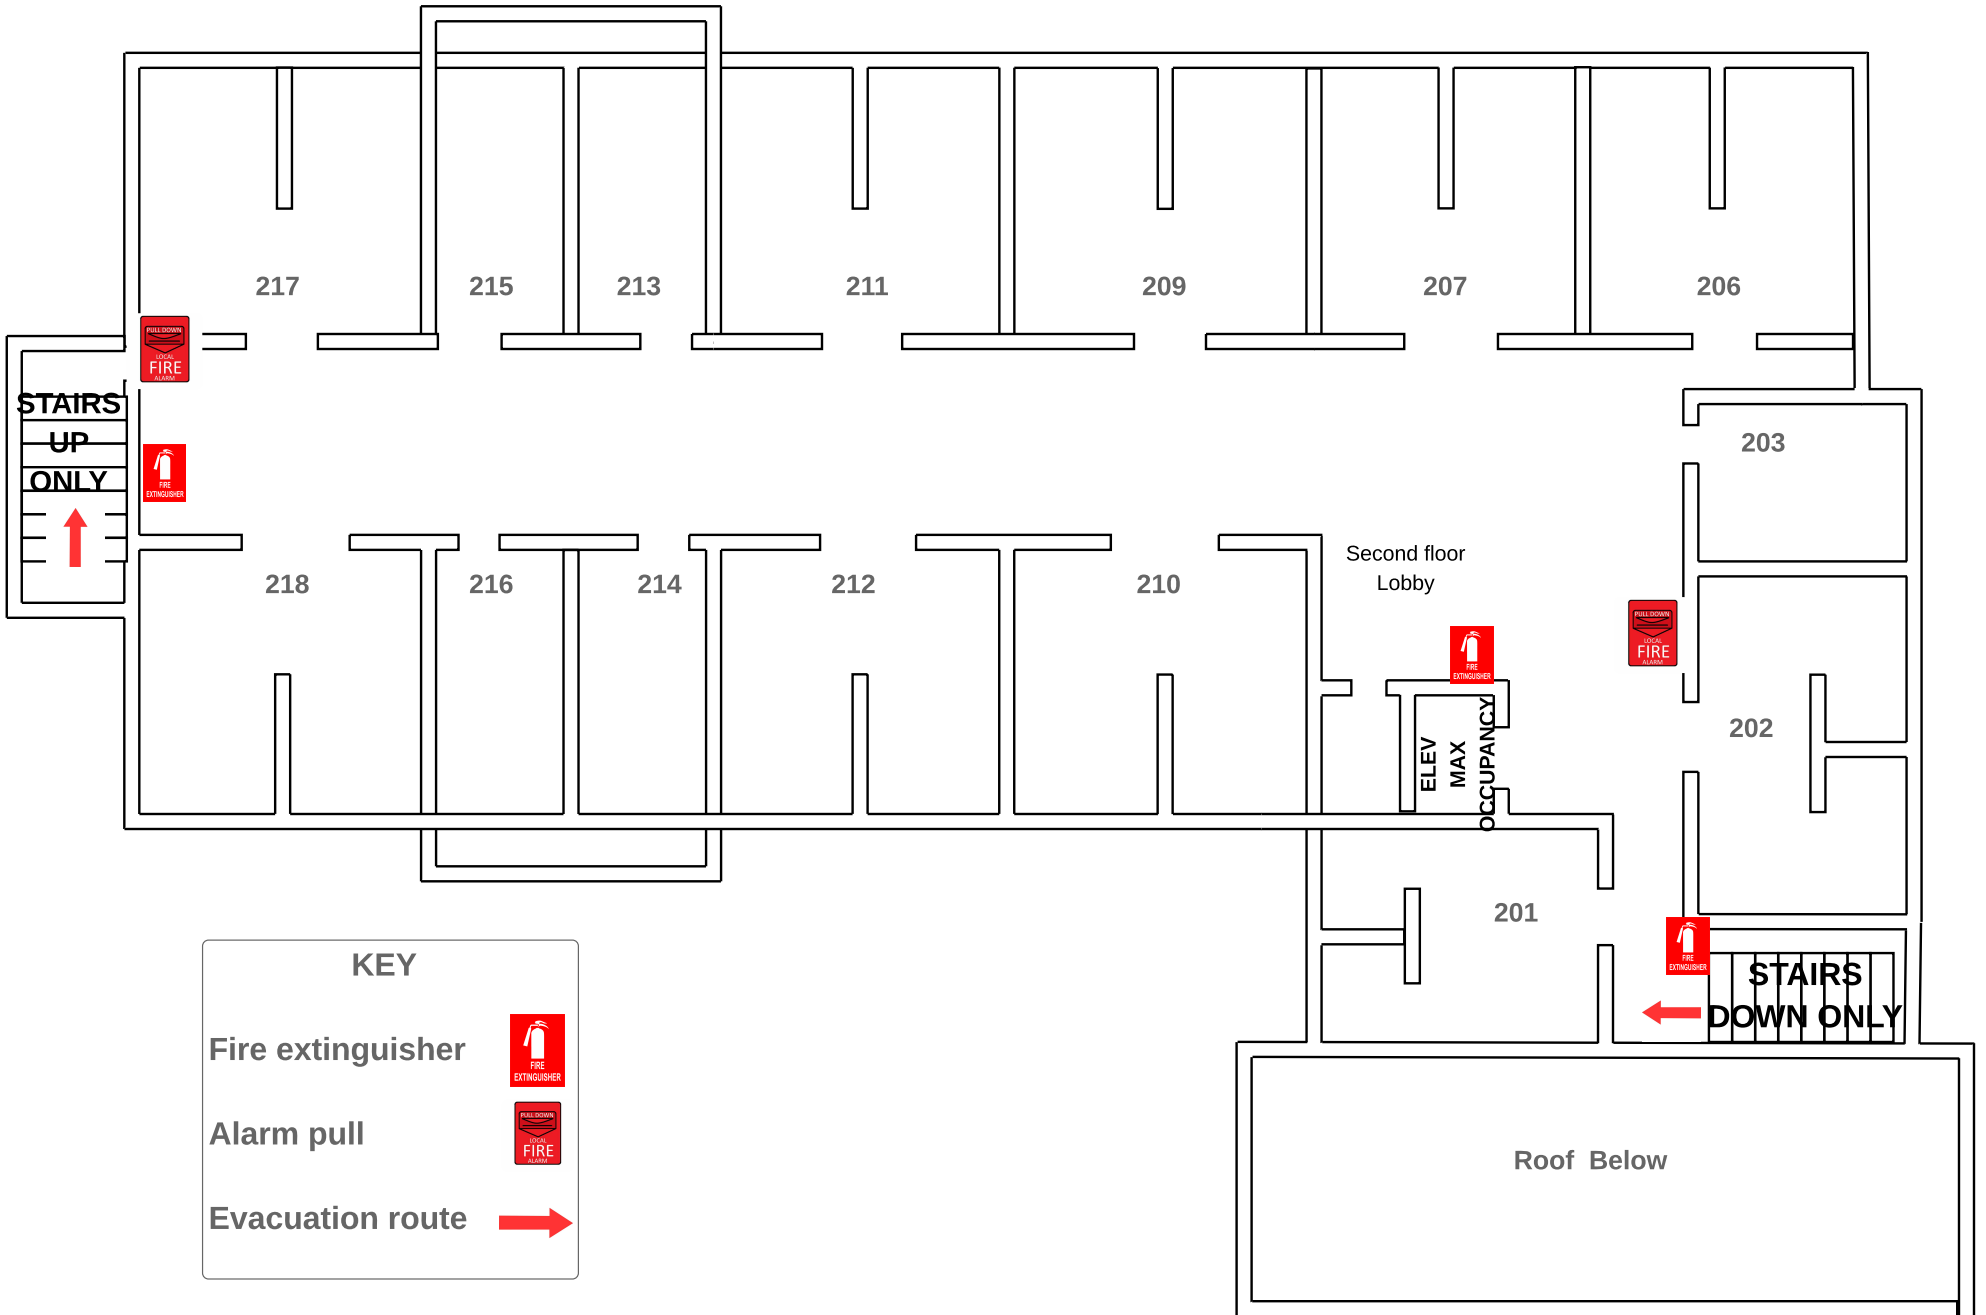

Smith Hall Second Floor

KEY

- Fire extinguisher
- Alarm pull
- Evacuation route