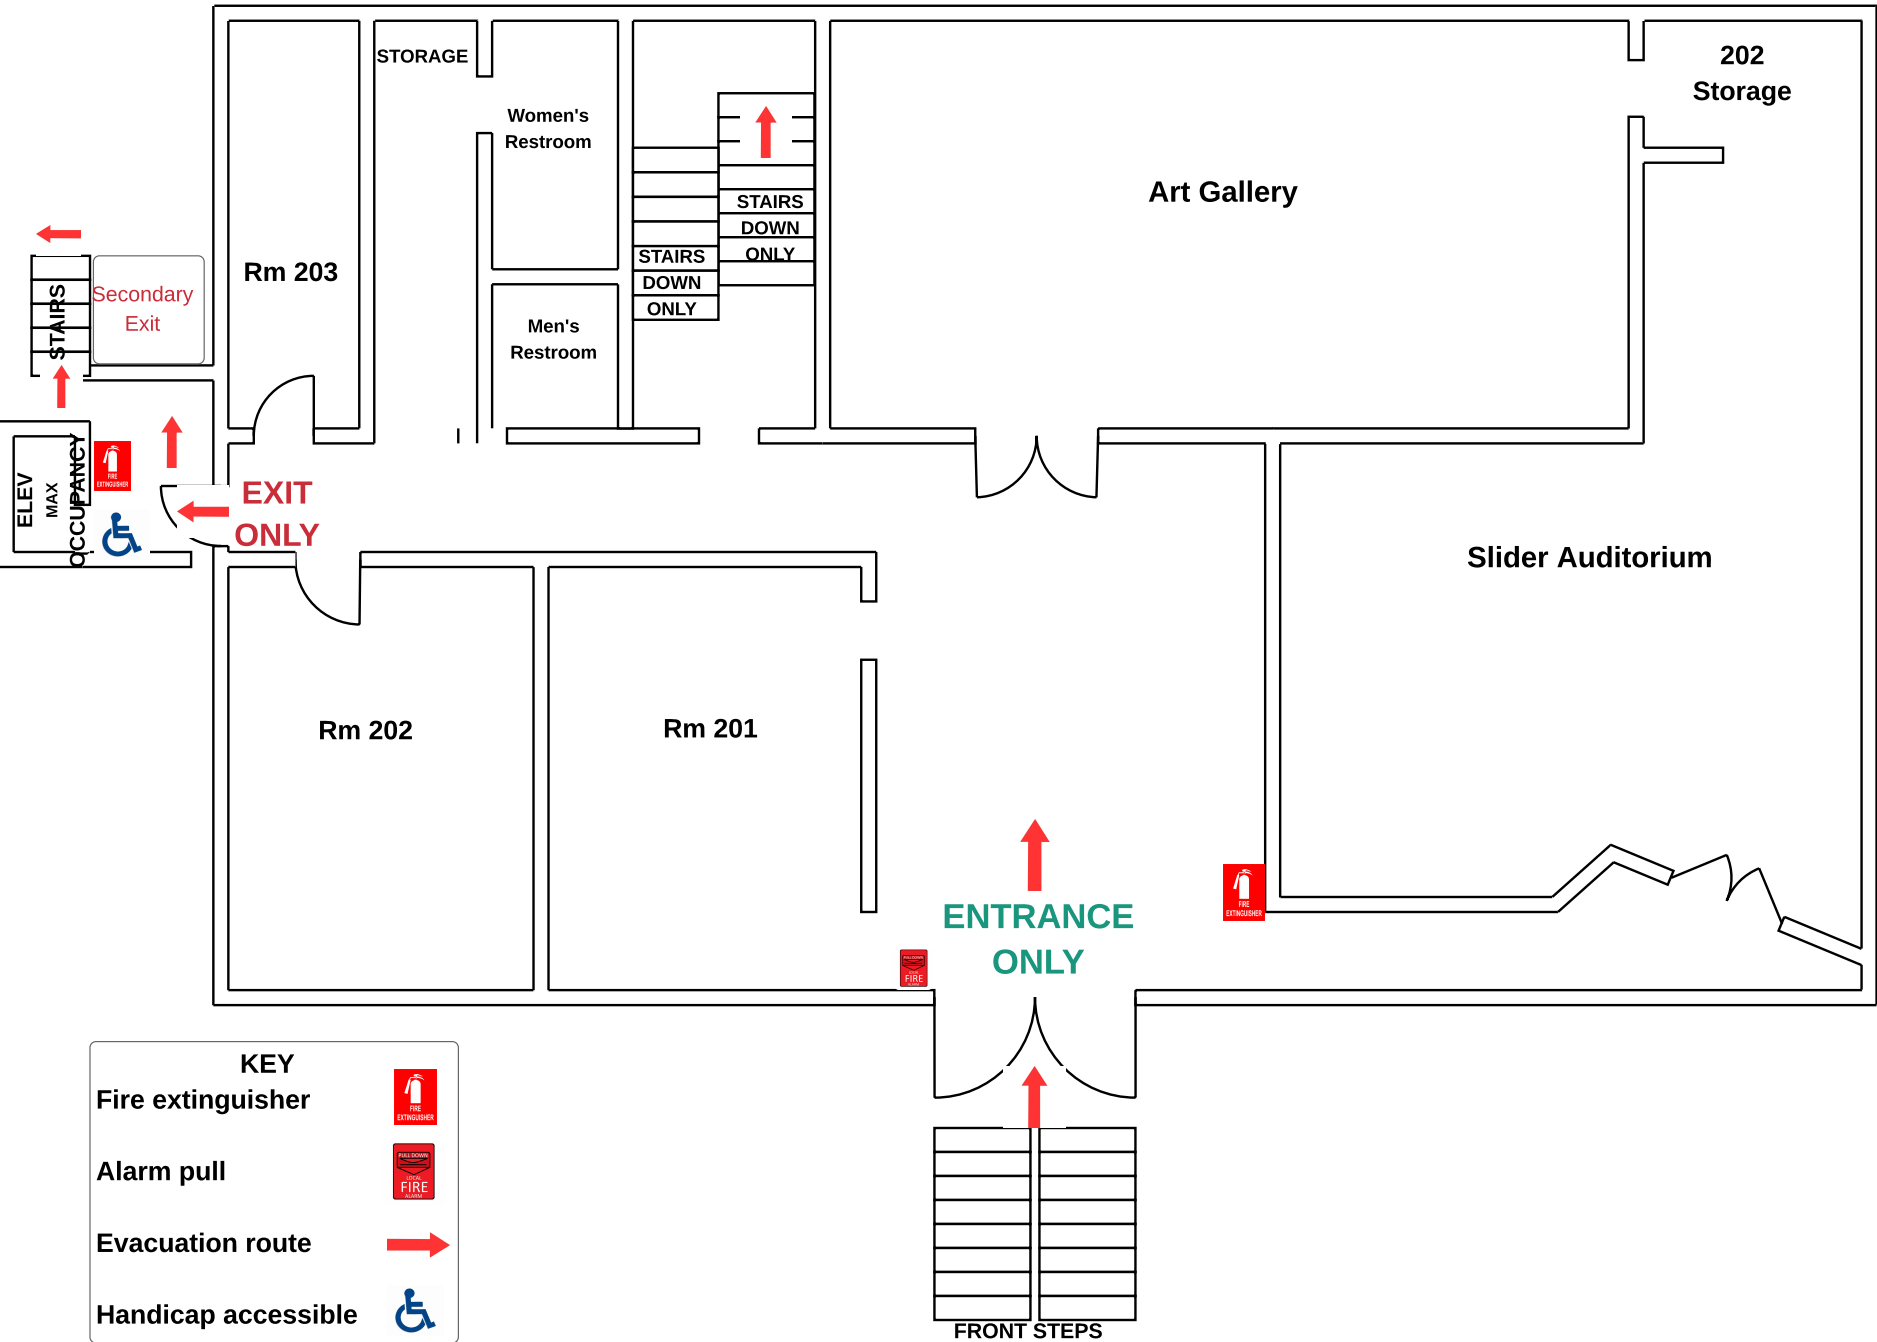

Goodin Lower Level

KEY	
Fire extinguisher	
Fire alarm pull	
Evacuation route	
Handicap accessible	

JL Turner Bottom Level

JL Turner Building First Floor

KEY

- Fire extinguisher 
- Alarm pull 
- Evacuation route 
- Location 

EXIT ONLY

ENTRANCE ONLY

Library

KEY

- Fire extinguisher 
- Alarm pull 
- Evacuation route 
- Handicap accessible 
- Location 

Slider Humanities Building - Main Level FIRST FLOOR ENTRY

Slider Humanities Building Ground Level