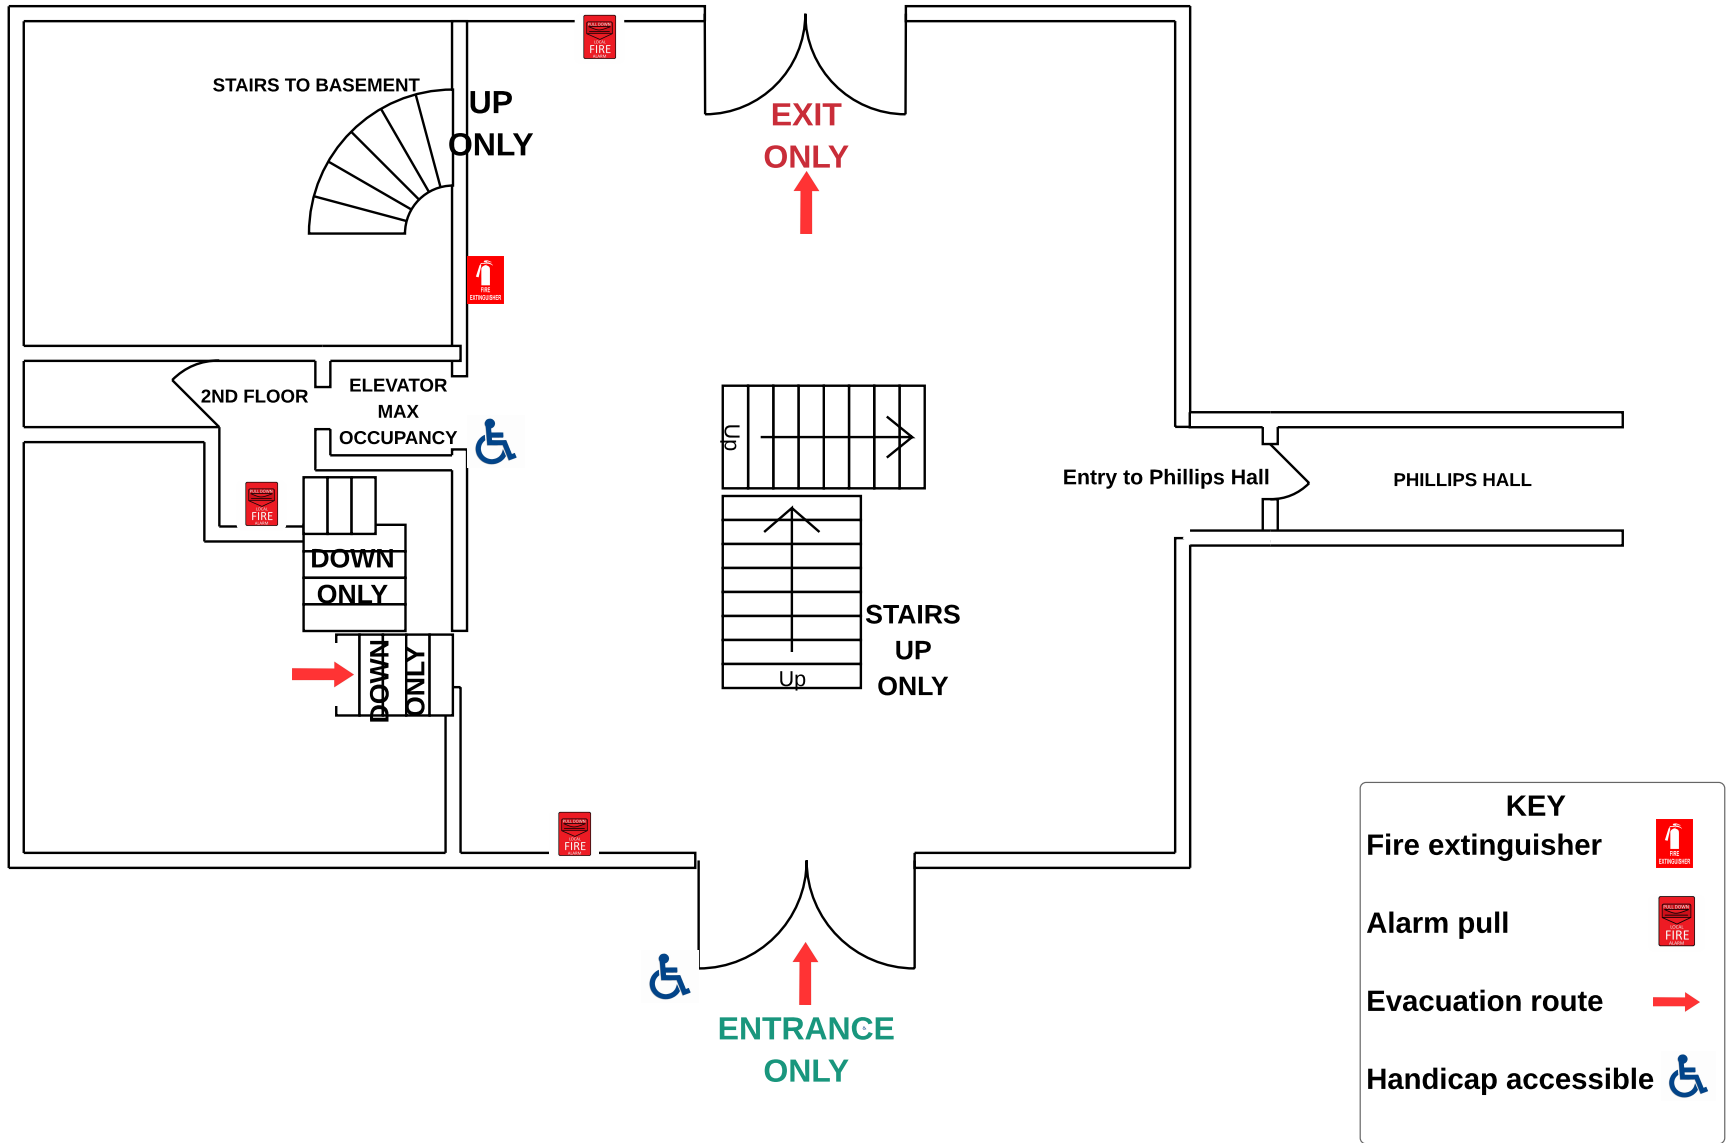

Goodin Lower Level

KEY	
Fire extinguisher	
Fire alarm pull	
Evacuation route	
Handicap accessible	

JL Turner Bottom Level

JL Turner Building First Floor

KEY

- Fire extinguisher 
- Alarm pull 
- Evacuation route 
- Location 

EXIT ONLY

ENTRANCE ONLY

Library

KEY

- Fire extinguisher 
- Alarm pull 
- Evacuation route 
- Handicap accessible 
- Location 

Slider Humanities Building - Main Level FIRST FLOOR ENTRY

Slider Humanities Building Ground Level